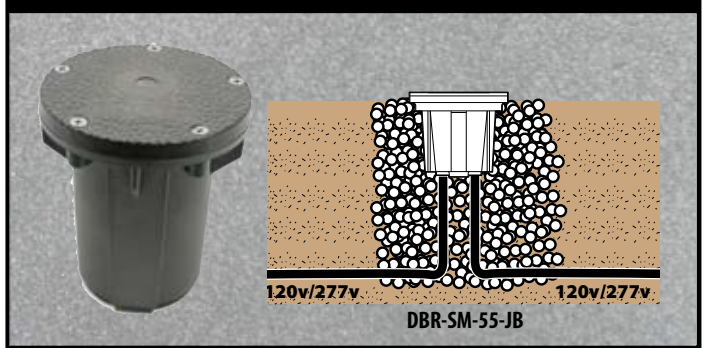

SMALL DIRECT BURIAL TRANSFORMER

DB-SM-12-25M DIRECT BURIAL 25W MAGNETIC TRANSFORMER
DB-SM-12-75E DIRECT BURIAL 75W ELECTRONIC TRANSFORMER
DB-SM-12-150E DIRECT BURIAL 150W ELECTRONIC TRANSFORMER
DB-SM-12-LED-8 DIRECT BURIAL 8W LED DRIVER
DBR-SM-55-JB DIRECT BURIAL ROUND JUNCTION BOX