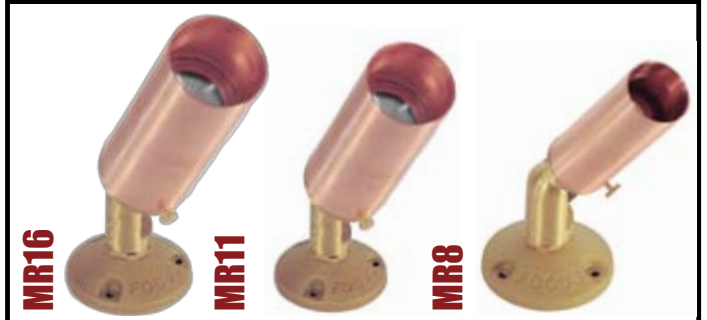

The Remedy DIRECTIONAL LIGHT NEW TUBE SHIELD VERSION

RXD-02-TS-COP/RXD-03-TS-COP/RXD-04-TS-COP

RXD-02-TS-COP: EXTRUDED COPPER CYLINDER BULLET, BRASS SWIVEL, MR16 (BAB) • 2.125 X 5.5

RXD-03-TS-COP: EXTRUDED COPPER CYLINDER BULLET, BRASS SWIVEL, MR11 (FTD) • 1.75" X 4.75"

RXD-04-TS-COP: EXTRUDED COPPER CYLINDER BULLET, BRASS SWIVEL, MR8 (NFL) • 1.4" X 3.5"

12v