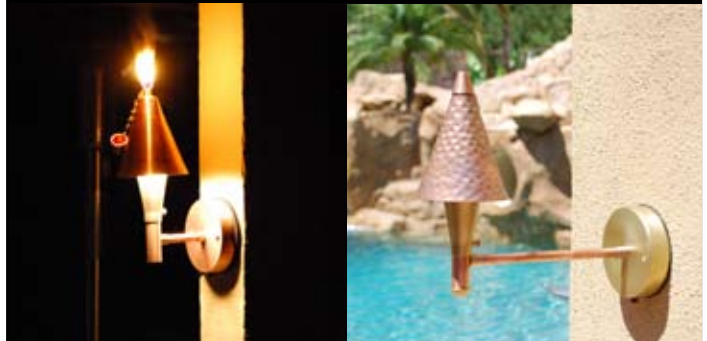

TIKI TORCH AND WALL MOUNT LIGHT

12v

SL-47-AH-HH-CAR

COPPER TIKI TORCH WALL MOUNT LIGHT
4" X 12"
20W T3/ S.C. HALOGEN • 10,000 HOURS AVERAGE RATING