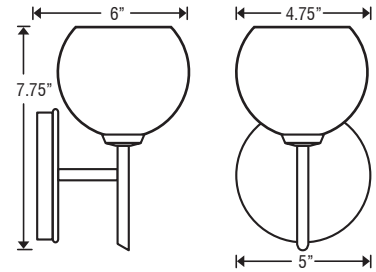

1	S	W				
Fixture Style	Shade		Metal Finish			
1SW Mini sconce	565807	Opal Matte	BR	Bronze		
	565814	Stripes-Black	CR	Chrome		
	565824	Dots	SN	Satin Nickel		
	5658HB	Habanero				
	5658MA	Magma				
	5658VG	Vanilla Glossy				

1SW Peri

- Handcrafted glasses
- Wall-mount only
- Dimmable with std. incandescent dimmer
- Interior use only (Damp Location Listed)
- 3 metal finishes available: Bronze (BR), Chrome (CR) or Satin Nickel (SN)

Glass: 5.375" Dia. x 3.125" H

Lamp: 40W G9 Halogen 120V low pressure lamp (included)