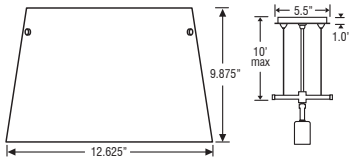

SOFI 12:

Glass: 12.625" Dia. x 9.875" H
Lamp: 1x 100W A19