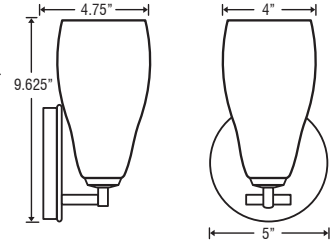

1SX-719807-SN
Opal Matte • Satin Nickel

1	S	X				
Fixture Style	Shade		Metal Finish			
1SX Mini sconce	492507	Opal Matte	BR	Bronze		
	492517	Pina	CR	Chrome		
	492535	Lime	SN	Satin Nickel		
	492580	Amber				
	492587	Blue				

1	S	X				
Fixture Style	Shade		Metal Finish			
1SX Mini sconce	719807	Opal Matte	BR	Bronze		
	719818	Amber Cloud	CR	Chrome		
	719841	Garnet	SN	Satin Nickel		
	719868	White Cloud				
	719886	Blue Cloud				
	7198FC	Fiero