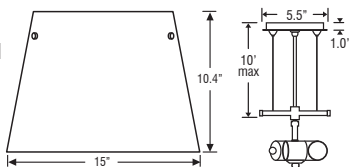

AMELIA 15:

Glass: 15.0" Dia. x 10.4" H
Lamp: 3x 100W A19

1 | K | V

Canopy Style	Shade	Metal Finish
1KV 3x 100W 120V	4340BD Black Damask	BR Bronze
	4340CS Cosmic	SN Satin Nickel
	4340WD White Damask