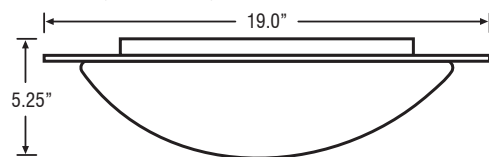

9770 with glass ring:

3x 60W A19 (or CFL options)