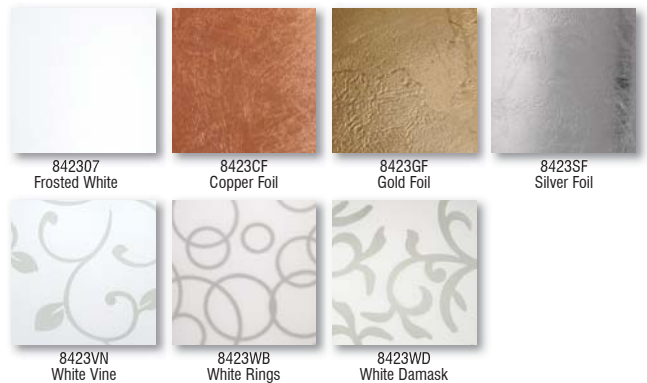

Fixture/Decor	(Lamping Option)	Metal Finish
842307 Frosted White	(blank) Incandescent	BK Black
8423CF Copper Foil	E2 2x 18W Quad 120V	BR Bronze
8423GF Gold Foil	K1 1x 32W TBX 120V	CR Chrome
8423SF Silver Foil	N2 2x 18W Quad 277V	SN Satin Nickel
8423VN White Vine	T1 1x 32W TBX 277V	WH White
8423WB White Rings	W2 2x 18W GU-24 120V	
8423WD White Damask