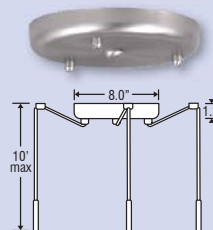

3 LIGHT ROUND: 3JC

- 3x stemhooks included