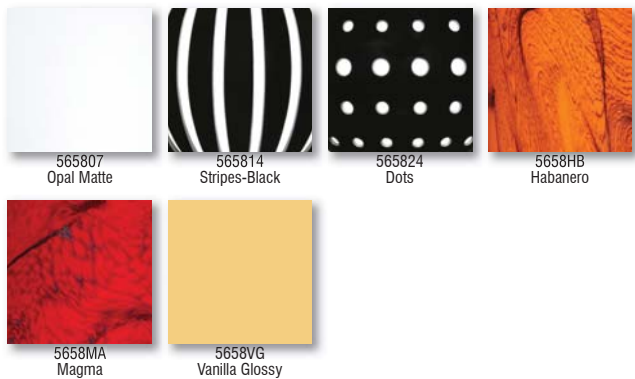

1	S	W				
Fixture Style	Shade		Metal Finish			
1SW Mini sconce	565807	Opal Matte	BR	Bronze		
	565814	Stripes-Black	CR	Chrome		
	565824	Dots	SN	Satin Nickel		
	5658HB	Habanero				
	5658MA	Magma				
	5658VG	Vanilla Glossy				

1SW Peri

- Handcrafted glasses
- Wall-mount only
- Dimmable with std. incandescent dimmer
- Interior use only (Damp Location Listed)
- 3 metal finishes available: Bronze (BR), Chrome (CR) or Satin Nickel (SN)

Glass: 5.375" Dia. x 3.125" H

Lamp: 40W G9 Halogen 120V low pressure lamp (included)