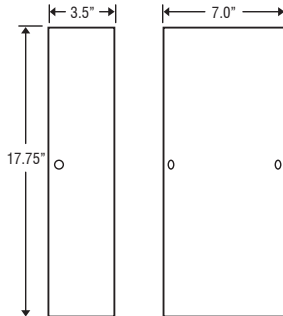

Torre 18 Wall:

2x 75W A19 or CFL Options