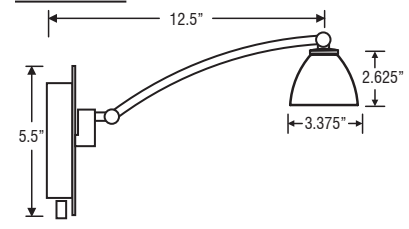

1WU & 1WW Divi

New Decors!

- Handcrafted glasses
- 60W Class 2 electronic transformer
- Integrated full-range rotary dimmer
- Interior use only (Damp Location Listed)
- 2 metal finishes available:
  Bronze (BR) or Satin Nickel (SN)

Glass: 3.375" Dia. x 2.625" H

Lamp: 50W 12V MR16
Shielded Flood (included)

1WU:

- Arm rotates 155° and pivots at center
- Lamp head rotates & pivots

1WW:

- Arm rotates 130° and raises/lowers
- Lamp head pivots

OPTIONS:

CORD/PLUG KIT

When no junction box is available, the T120 kit allows any 1WU to become a fully UL Listed "fixed portable." Includes an 18" wire guide/cover and 6' of cord.

T120-SN Satin Nickel
T120-BR Bronze

1WU Divi:

1WW Divi:

Fixture Style	Shade	Metal Finish
1WU Swing-arm	1758CF Copper Foil	BR Bronze
1WW Swing-arm	1758GF Gold Foil	SN Satin Nickel
	1758SF Silver Foil	
	185802 Trans. Topaz	
	185807 Opal Matte	
	185831 Trans. Red	
	185849 Trans. Turquoise	
	185891 Trans. Amethyst	
	185892 Trans. Blue	
	185893 Dicro	
	185895 Pearl	
	1858DW Black Dicro Wavy	
	1858MB Metal Bronze	
	1858MN Metal Satin Nickel	
	1858SW Silver Dicro Wavy	
	1858VB Black Dicro Vine	
	1858VN White Vine	

1858VN
White Vine

*Dicro glass is shown lit.
Appears mirror-like when unlit.

METAL FINISHES: