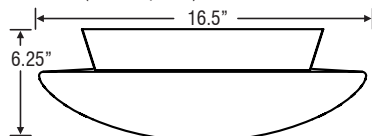

Slipstream 16:

3x 60W A19 (or CFL options)