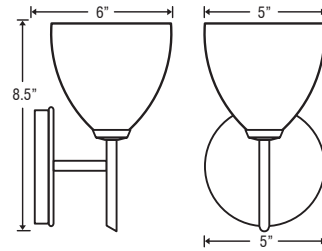

**Glass:** 5.0" Dia. x 4.5" H

**Lamp:** 40W G9 Halogen 120V low pressure lamp (included)

1SW-1779SF-SN  
Silver Foil • Satin Nickel

1	S	W			
Fixture Style	Shade		Metal Finish		
1SW Mini sconce	177907	Opal Matte	BR	Bronze	
	177908	Wheat	CR	Chrome	
	177909	Java	SN	Satin Nickel	
	177918	Amber Cloud			
	177919	Carrera			
	177936	White Swirl			
	177941	Garnet			
	177945	Granite			
	177946	Linen			
	177954	Zebra			
	177963	Jewel			
	177968	White Cloud			
	177983	Blue Swirl			
	177986	Blue Cloud			
	177989	Opal-Frost			
	177996	Confetti			
	1779CF	Copper Foil			
	1779CH	Cherry			
	1779GF	Gold Foil			
	1779HB	Habanero			
	1779HV	Halva			
	1779MA	Magma			
	1779MG	Marble Grigio			
	1779OK	Oak			
	1779SF	Silver Foil			
	1779TN	Titan			
	1779VN	White Vine			
	5146CF	Stone Copper Foil			
	5146GF	Stone Gold Foil			
	5146OS	Opal Stone			
	5146SF	Stone Silver Foil			