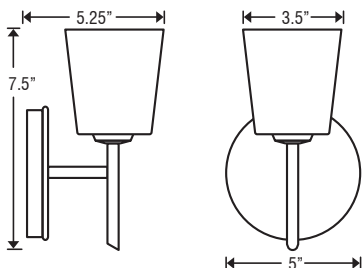

NICO 4:

1	S	W				
Fixture Style	Shade		Metal Finish			
1SW Mini sconce	5125CF	Stone Copper Foil	BR	Bronze		
	5125GF	Stone Gold Foil	CR	Chrome		
	5125OS	Opal Stone	SN	Satin Nickel		
	5125SF	Stone Silver Foil				
	512500	Clear Stone