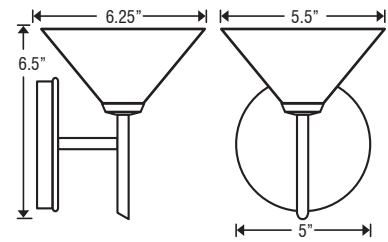

**Glass:** 5.5" Dia. x 2.5" H

**Lamp:** 40W G9 Halogen 120V  
low pressure lamp (included)

1SW-117607-SN  
White • Satin Nickel

1	S	W				
Fixture Style	Shade		Metal Finish			
1SW Mini sconce	117607	White	BR	Bronze		
	117652	Marble	CR	Chrome		
	117681	Sunset	SN	Satin Nickel		
	117687	Blue				
	117691	Bi-Color				
	117695	Mango				
	282453	White Starpoint				
	282484	Blue Starpoint				
	282490	Mango Starpoint				
	550493	Dicro Swirl				