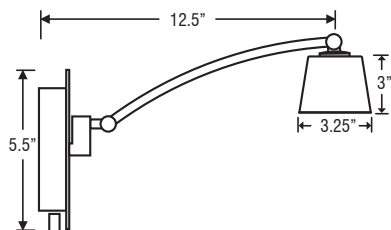

12V Swing Arm

Wall Luminaires

DAMP
INTERIOR

1WW Nico 3 & Tamburo 3

- Handcrafted glasses
- 60W Class 2 electronic transformer
- Arm rotates 130° and raises/lowers
- Lamp head pivots
- Integrated full-range rotary dimmer
- Interior use only (Damp Location Listed)
- 2 metal finishes available:
  Bronze (BR) or Satin Nickel (SN)

Nico 3 Glass: 3.25" Dia. x 3.0" H

Lamp: 50W 12V Bi-Pin GY6.35
low pressure halogen lamp included

Tamburo 3 Glass: 3.0" Dia. x 3.0" H

Lamp: 50W 12V Bi-Pin GY6.35
low pressure halogen lamp included

NICO 3:

1	W	W		
Fixture Style	Shade		Metal Finish	
1WW Swing-arm	5145CF Stone Copper Foil	BR Bronze		
	5145GF Stone Gold Foil	SN Satin Nickel		
	5145OS Opal Stone			
	5145SF Stone Silver Foil			
	514500 Clear Stone			

TAMBURO 3:

1	W	W		
Fixture Style	Shade		Metal Finish	
1WW Swing-arm	5144CF Stone Copper Foil	BR Bronze		
	5144GF Stone Gold Foil	SN Satin Nickel		
	5144OS Opal Stone			
	5144SF Stone Silver Foil			
	514400 Clear Stone			

METAL FINISHES: