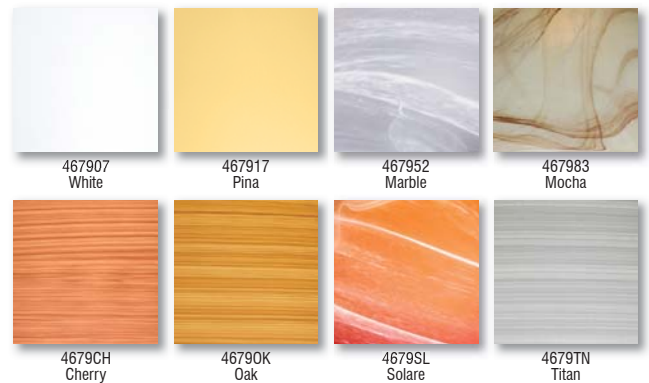

1	S	W				
Fixture Style	Shade		Metal Finish			
1SW Mini sconce	467907 White	White	BR Bronze			
	467917 Pina	Pina	CR Chrome			
	467952 Marble	Marble	SN Satin Nickel			
	467983 Mocha	Mocha				
	4679CH Cherry	Cherry				
	4679OK Oak	Oak				
	4679SL Solare	Solare				
	4679TN Titan	Titan