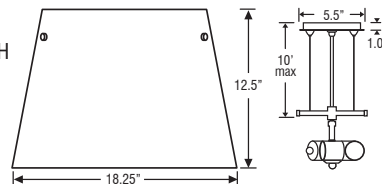

AMELIA 18:

Glass: 18.25" Dia. x 12.5" H
Lamp: 3x 100W A19

1 | K | V

Canopy Style	Shade	Metal Finish
1KV 3x 100W 120V	4394BD Black Damask	BR Bronze
	4394CS Cosmic	SN Satin Nickel
	4394WD White Damask