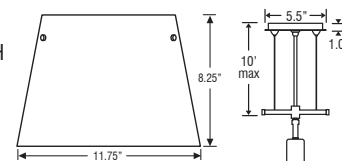

AMELIA 12:

Glass: 11.75" Dia. x 8.25" H
Lamp: 1x 150W 120V A21

1 | K | G

Canopy Style	Shade	Metal Finish
1KG 1x 150W 120V	4393BD Black Damask	BR Bronze
	4393CS Cosmic	SN Satin Nickel
	4393WD White Damask