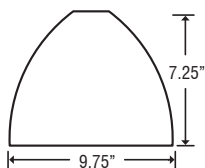

TANIA

Glass: 9.75" Dia. x 7.25" H
Cord: 10' teflon-coated 3-wire type
Lamp: 100W 120V A19

Vila
1JC-4470VN-SN
White Vine • Satin Nickel