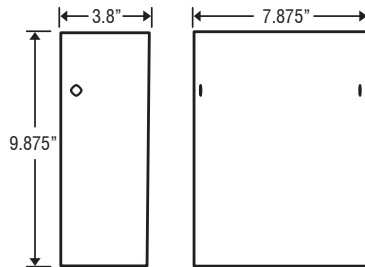

Tamburo 8 Wall:

1x 75W A19 Lamp