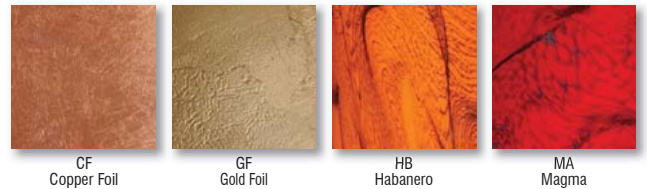

1 | K | V | - | | | | | | | | | | | | | | | |

Canopy Style	Shade	Metal Finish
1KV 3x 100W 120V	400707 Opal Matte	BR Bronze
	400714 Stripes-Black	SN Satin Nickel
	400780 Amber	
	4007BK Black Matte	
	4007CF Copper Foil	
	4007GF Gold Foil	
	4007HB Habanero	
	4007MA Magma	
	4007MC Mirror Canali	
	4007SF Silver Foil	
	4007VM Vanilla Matte	
	4007WB White Rings	
	4390CF Stone Copper Foil	
	4390GF Stone Gold Foil	
	4390OS Opal Stone	
	4390SF Stone Silver Foil	
	439000 Clear Stone