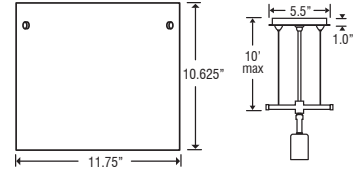

TAMBURO 12:

Glass: 11.75" Dia. x 10.625" H
Lamp: 1x 150W 120V A21