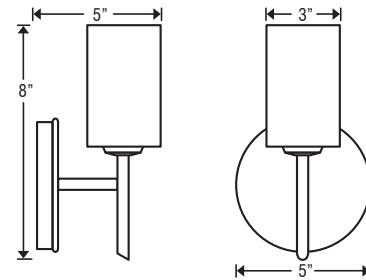

METAL FINISHES: