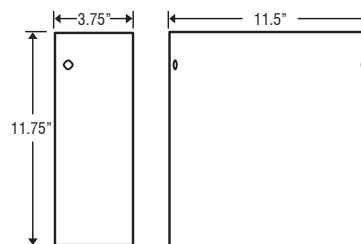

Tamburo 12 Wall:

1x 75W A19 or CFL Options