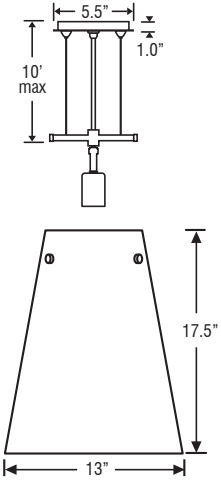

Torre

**DAMP
INTERIOR**

Large cone-shaped glass is great for highlighting our distressed foil appliqué decors.

Torre Glass:

13.0" Dia. x 17.5" H

Lamp: 1x 150W 120V A21

Cord: 10' SVT-type provided
3x Cable Support

Torre
1KG-4902CF-SN
Copper Foil • Satin Nickel

1 | K | G -										
Canopy Style		Shade				Metal Finish				
1KG	1x 150W 120V	4902CF	Copper Foil				BR Bronze			
		4902GF	Gold Foil				SN Satin Nickel			
		4902SF	Silver Foil