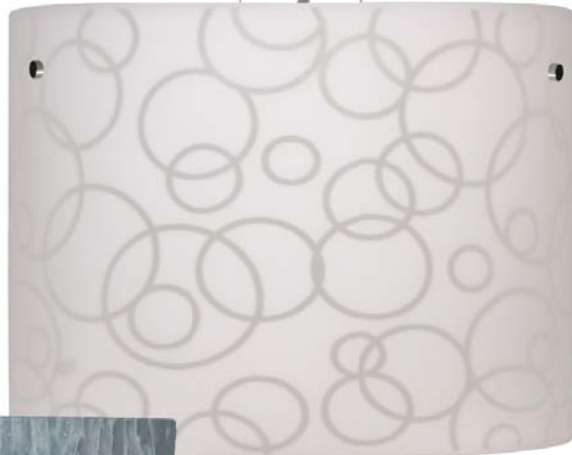

Tamburo 16
White Rings • Satin Nickel
1KV-4007WB-SN