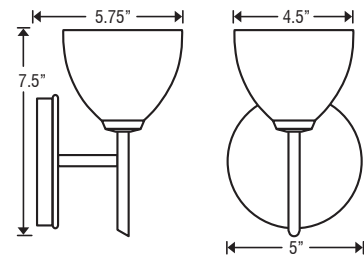

1	S	W				
Fixture Style	Shade		Metal Finish			
1SW Mini sconce	5440DW	Black Dicro Wavy	BR	Bronze		
	5440SW	Silver Dicro Wavy	CR	Chrome		
	5440VB	Black Dicro Vine	SN	Satin Nickel