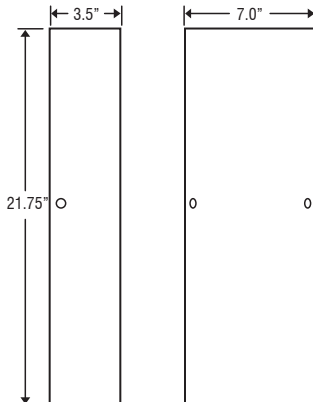

Torre 22 Wall:

2x 100W A19 or CFL Options