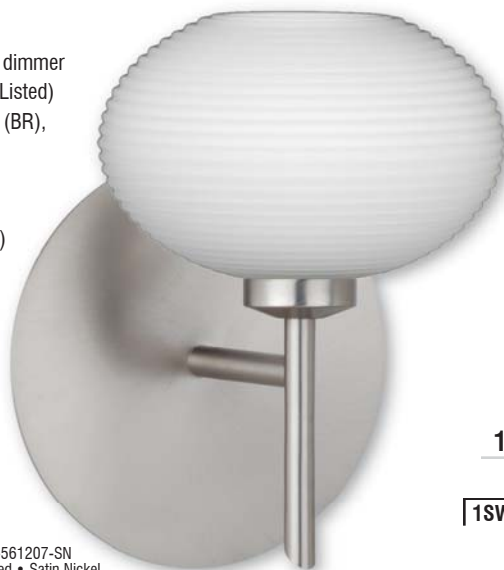

1SW Lasso

DAMP
INTERIOR

- Handcrafted glass
- Wall-mount only
- Dimmable with std. incandescent dimmer
- Interior use only (Damp Location Listed)
- 3 metal finishes available: Bronze (BR), Chrome (CR) or Satin Nickel (SN)

Glass: 4.75" Dia. x 3.0" H

Lamp: 40W G9 Halogen 120V low pressure lamp (included)

1SW-561207-SN
Opal Ribbed • Satin Nickel