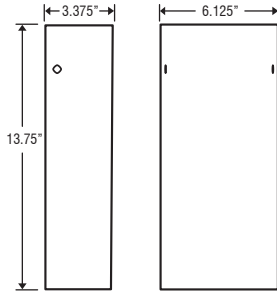

Torre 14 Wall:

1x 75W A19 Lamp or CFL Options