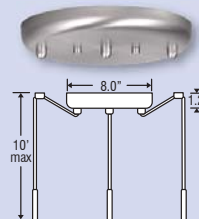

3 LIGHT LINEAR: 3JB

- 2x stemhooks included