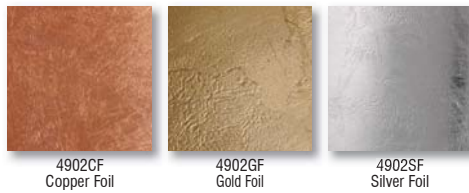

Torre  
1KG-4902CF-SN  
Copper Foil • Satin Nickel

1   K   G -										
Canopy Style		Shade				Metal Finish				
<b>1KG</b>	1x 150W 120V	<b>4902CF</b>	Copper Foil				<b>BR</b> Bronze			
		<b>4902GF</b>	Gold Foil				<b>SN</b> Satin Nickel			
		<b>4902SF</b>	Silver Foil							