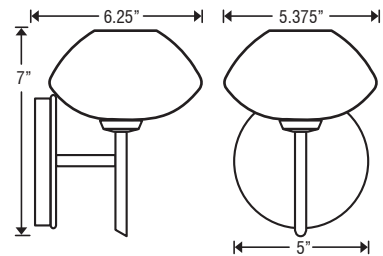

1	S	W				
Fixture Style	Shade		Metal Finish			
1SW Mini sconce	541007	Opal Matte	BR	Bronze		
	541017	Pina	CR	Chrome		
	541035	Lime	SN	Satin Nickel		
	541080	Amber				
	541087	Blue