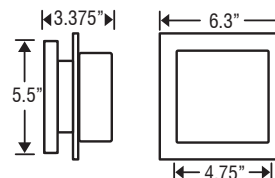

120V Vanity

Wall Luminaires

ADA DAMP INTERIOR

WS-7735 Series

- **ADA-COMPLIANT**
- Handcrafted glasses
- 1, 2, 3, 4 or 5 light versions
- 120v G9 lampholders
- Halogen 50W G9 lamps (included)
- Wall-mount only
- Interior use only (Damp Location Listed)
- Dimmable with standard incandescent dimmer
- 3 metal finishes available: Bronze (BR), Chrome (CR) or Satin Nickel (SN)

New Foil Decors!

Two Light Luminaire:

14.625" L x 6.3125" H x 3.75" D

Three Light Luminaire:

22.5" L x 6.3125" H x 3.75" D

Four Light Luminaire:

30.375" L x 6.3125" H x 3.75" D

Five Light Luminaire:

38.125" L x 6.3125" H x 3.75" D

Fixture	Shade	Metal Finish
1WS 1 Light	7735CF Opal/Copper Foil	BR Bronze
2WS 2 Light	7735GF Opal/Gold Foil	CR Chrome
3WS 3 Light	7735SF Opal/Silver Foil	SN Satin Nickel
4WS 4 Light		
5WS 5 Light		

For information on the other glass decors for this product, please see our website or our full line catalog.

METAL FINISHES: