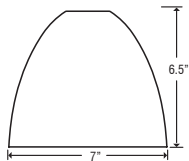

Vila & Tania

New Decor!

VILA

Glass: 7.0" Dia. x 6.5" H
Cord: 10' SVT-type provided
Lamp: 75W 120V A19