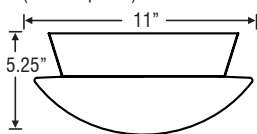

Slipstream 11:

1x 60W A19 (or CFL options)

07 Opal Matte

CS Cosmic

VN White Vine

VY White Ivy