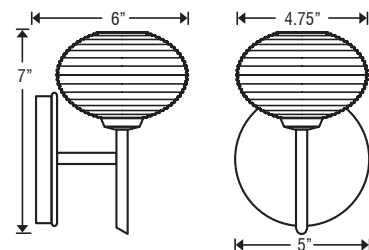

**Glass:** 4.75" Dia. x 3.0" H

**Lamp:** 40W G9 Halogen 120V low pressure lamp (included)

1SW-561207-SN  
Opal Ribbed • Satin Nickel

1	S	W	-	5	6	1	2	0	7	-									
Fixture Style		Shade										Metal Finish							
1	S	W	-	5	6	1	2	0	7	-									
1SW	Mini sconce	561207	Opal Ribbed	BR	Bronze	CR	Chrome	SN	Satin Nickel										