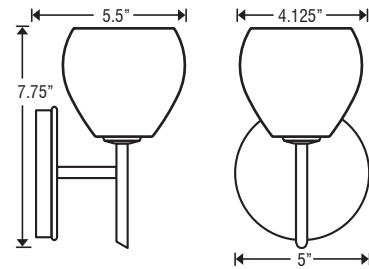

120V Mini Sconce

Wall Luminaires

DAMP
INTERIOR

1SW Tay Tay

- Handcrafted glasses
- Wall-mount only
- Dimmable with std. incandescent dimmer
- Interior use only (Damp Location Listed)
- 3 metal finishes available: Bronze (BR), Chrome (CR) or Satin Nickel (SN)

Glass: 4.125" Dia. x 3.875" H

Lamp: 40W G9 Halogen 120V low pressure lamp (included)

1	S	W	-																												
Fixture Style		Shade										Metal Finish																			
1	S	W	-																												
1SW	Mini sconce	560507	Opal Matte	BR	Bronze	560518	Amber Cloud	CR	Chrome	560519	Carrera	SN	Satin Nickel	560545	Granite	560560	Cocoon	5605AM	Apricot Matte	5605CM	Cobalt Blue Matte	5605FC	Fiero	5605GM	Armagnac Matte	5605HB	Habanero	5605MA	Magma	5605VM	Vanilla Matte

1SW Lasso

DAMP
INTERIOR

- Handcrafted glass
- Wall-mount only
- Dimmable with std. incandescent dimmer
- Interior use only (Damp Location Listed)
- 3 metal finishes available: Bronze (BR), Chrome (CR) or Satin Nickel (SN)

Glass: 4.75" Dia. x 3.0" H

Lamp: 40W G9 Halogen 120V low pressure lamp (included)

1	S	W	-	5	6	1	2	0	7	-									
Fixture Style		Shade										Metal Finish							
1	S	W	-	5	6	1	2	0	7	-									
1SW	Mini sconce	561207	Opal Ribbed	BR	Bronze	CR	Chrome	SN	Satin Nickel