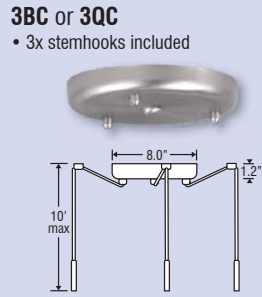

3 LIGHT ROUND: