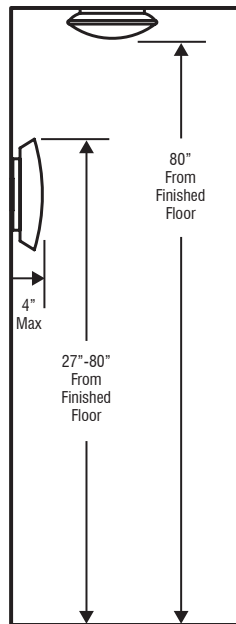

All Besa incandescent (including halogen) flush mount ceiling luminaires require supply wiring rated to 90°C. The installation of a luminaire to supply wiring not rated as required may result in failure of the supply wiring insulation, causing a fire or shock hazard. If in doubt, consult a qualified electrician or the Local Authority Having Jurisdiction.

Orientation

Some Besa luminaires are offered in both wall mount and ceiling mount versions. Besa wall mount and ceiling mount luminaires are manufactured to different specifications and it is extremely important to order the luminaire based upon its intended use. Ceiling mount luminaires require additional safeguards to prevent unsafe operating temperatures (see *Supply Wire Ratings*). Besa wall luminaires (marked as such) may not be safely installed on ceilings.

ADA Compliance

The Americans with Disabilities Act is commonly referred to as the ADA. The ADA created guidelines for objects projecting from walls and ceilings in virtually all non-residential publicly accessible places. Where applicable, wall luminaires that are positioned between 27" and 80" above the finished floor shall not protrude more than 4" into passageways (aisles, corridors, halls, etc.) Besa wall luminaires that meet this requirement within this catalog are noted with this symbol, indicating compliance with the ADA.

ADA

Pendant Cord Types And Colors

When ordering any of Besa's pendants that utilize a cord, it is important to understand the different cord styles, colors and lengths offered.

120V Pendants: B, Q, J and E Series

Our B, Q, J and E Series employ a 3-wire SVT cord with a PVC jacket.

- **Clear** jacket provided when **Satin Nickel** hardware finish is ordered
- **Bronze** jacket provided when **Bronze** hardware finish is ordered

120V Cable Pendants:

Our K Series employ the same SVT cords as our B, Q, J and E Series pendants. The glass is suspended by stainless steel aircraft cable.

- **Clear** jacket and cables provided when **Satin Nickel** hardware finish is ordered
- **Bronze** jacket provided when **Bronze** hardware finish is ordered

Installation Locations

Understanding DRY, DAMP and WET location types is critical for proper installation and safe use of all luminaires. Besa manufactures luminaires in each of these three location types. Every effort has been made to indicate location types throughout this catalog. Further, location types are clearly marked on every Besa luminaire. Installing a luminaire in an improper location is a safety hazard. If in doubt, contact the Local Authority Having Jurisdiction.

DRY DRY LOCATIONS: Locations not normally subject to dampness or wetness. A luminaire marked as suitable for use in a damp or wet location may also be used in a dry location.

DAMP INTERIOR DAMP LOCATIONS: Locations protected from direct precipitation but subject to moderate degrees of moisture. Partially protected outdoor locations such as under roofed open porches and interior locations such as bathrooms and basements.

Important Note: Many Besa luminaires that are marked as suitable for Damp Locations are not recommended for use in exterior Damp Locations. Examples of this are luminaires designed for use as bath/vanity lighting. Such distinctions are noted throughout this catalog. Luminaires marked as suitable for wet locations may be utilized in damp locations.

WET WET LOCATIONS: Unprotected locations subject to direct exposure to water or precipitation. Besa luminaires marked as suitable for use in wet locations are intended to be utilized in exterior environments.

Use of Besa wet location luminaires in interior wet locations such as showers or bathtub areas is not recommended as there are stringent safety codes governing such use. If in doubt about such use, consult the Local Authority Having Jurisdiction.

Product Listings