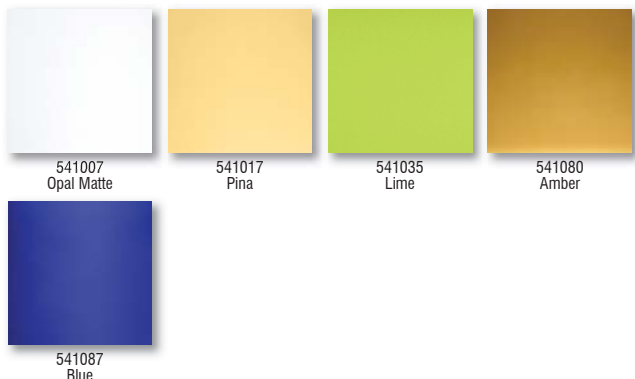

1	S	W				
Fixture Style	Shade		Metal Finish			
1SW Mini sconce	541007	Opal Matte	BR	Bronze		
	541017	Pina	CR	Chrome		
	541035	Lime	SN	Satin Nickel		
	541080	Amber				
	541087	Blue