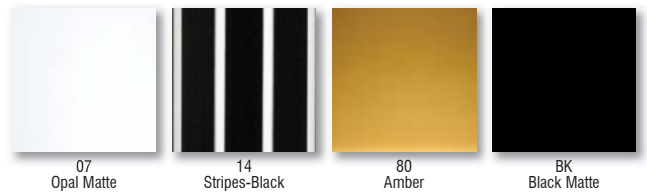

1 | K | V | - | | | | | | | | | | | | | | | |

Canopy Style	Shade	Metal Finish
1KV 3x 100W 120V	400707 Opal Matte	BR Bronze
	400714 Stripes-Black	SN Satin Nickel
	400780 Amber	
	4007BK Black Matte	
	4007CF Copper Foil	
	4007GF Gold Foil	
	4007HB Habanero	
	4007MA Magma	
	4007MC Mirror Canali	
	4007SF Silver Foil	
	4007VM Vanilla Matte	
	4007WB White Rings	
	4390CF Stone Copper Foil	
	4390GF Stone Gold Foil	
	4390OS Opal Stone	
	4390SF Stone Silver Foil	
	439000 Clear Stone