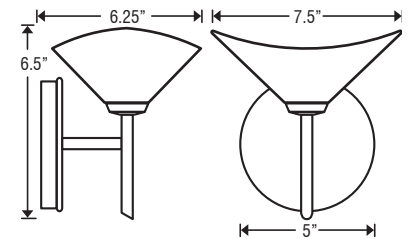

120V Mini Sconce

Wall Luminaires

1SW Brella

DAMP
INTERIOR

- Handcrafted glasses
- Wall-mount only
- Dimmable with std. incandescent dimmer
- Interior use only (Damp Location Listed)
- 3 metal finishes available: Bronze (BR), Chrome (CR) or Satin Nickel (SN)

Glass: 6.0" Dia. x 4.0" H

Lamp: 40W G9 Halogen 120V
low pressure lamp (included)

1	S	W				
Fixture Style	Shade		Metal Finish			
1SW Mini sconce	467907 White	White	BR Bronze			
	467917 Pina	Pina	CR Chrome			
	467952 Marble	Marble	SN Satin Nickel			
	467983 Mocha	Mocha				
	4679CH Cherry	Cherry				
	4679OK Oak	Oak				
	4679SL Solare	Solare				
	4679TN Titan	Titan				

1SW Hopi

DAMP
INTERIOR

- Handcrafted glasses
- Wall-mount only
- Dimmable with std. incandescent dimmer
- Interior use only (Damp Location Listed)
- 3 metal finishes available: Bronze (BR), Chrome (CR) or Satin Nickel (SN)

Glass: 7.5" L x 5.5" x 2.75" H
This glass is asymmetric

Lamp: 40W G9 Halogen 120V
low pressure lamp (included)

1	S	W				
Fixture Style	Shade		Metal Finish			
1SW Mini sconce	181304 Marble/Clear	Marble/Clear	BR Bronze			
	181331 Marble/Red	Marble/Red	CR Chrome			
	181334 Marble/Green	Marble/Green	SN Satin Nickel			
	181384 Marble/Blue	Marble/Blue				
	191352 Marble	Marble				
	191383 Mocha	Mocha