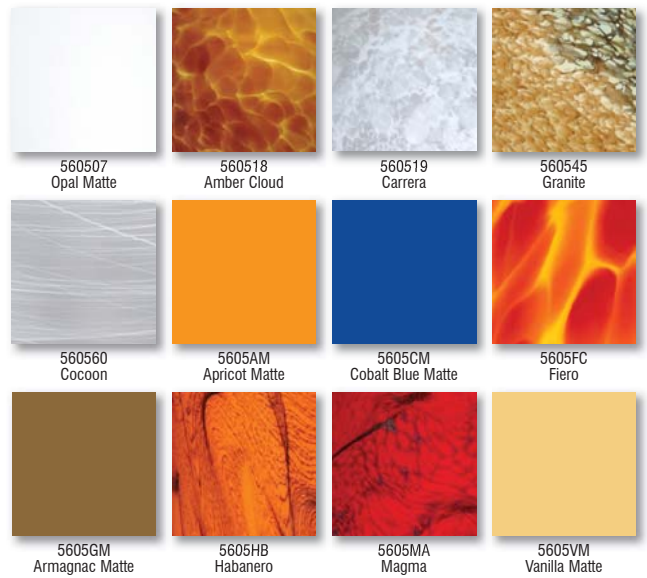

120V Mini Sconce

Wall Luminaires

DAMP
INTERIOR

1SW Tay Tay

- Handcrafted glasses
- Wall-mount only
- Dimmable with std. incandescent dimmer
- Interior use only (Damp Location Listed)
- 3 metal finishes available: Bronze (BR), Chrome (CR) or Satin Nickel (SN)

Glass: 4.125" Dia. x 3.875" H

Lamp: 40W G9 Halogen 120V low pressure lamp (included)

1	S	W	-																												
Fixture Style		Shade										Metal Finish																			
1	S	W	-																												
1SW	Mini sconce	560507	Opal Matte	BR	Bronze	560518	Amber Cloud	CR	Chrome	560519	Carrera	SN	Satin Nickel	560545	Granite	560560	Cocoon	5605AM	Apricot Matte	5605CM	Cobalt Blue Matte	5605FC	Fiero	5605GM	Armagnac Matte	5605HB	Habanero	5605MA	Magma	5605VM	Vanilla Matte

1SW Lasso

DAMP
INTERIOR

- Handcrafted glass
- Wall-mount only
- Dimmable with std. incandescent dimmer
- Interior use only (Damp Location Listed)
- 3 metal finishes available: Bronze (BR), Chrome (CR) or Satin Nickel (SN)

Glass: 4.75" Dia. x 3.0" H

Lamp: 40W G9 Halogen 120V low pressure lamp (included)

1	S	W	-	5	6	1	2	0	7	-									
Fixture Style		Shade										Metal Finish							
1	S	W	-	5	6	1	2	0	7	-									
1SW	Mini sconce	561207	Opal Ribbed	BR	Bronze	CR	Chrome	SN	Satin Nickel