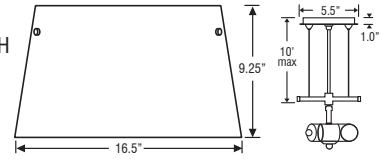

SOFI 16:

Glass: 16.5" Dia. x 9.25" H
Lamp: 3x 100W A19