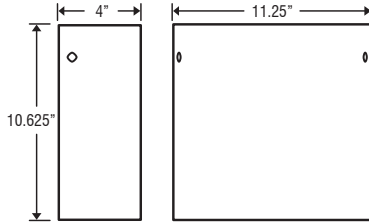

120V Sconce Wall Luminaires

ADA **DAMP**
INTERIOR

Tamburo 11 Wall:

1x 75W A19 or CFL Options

Tamburo 11
7118GF-SN
Stone Gold Foil • Satin Nickel

Fixture/Decor	(Lamping Option)	Metal Finish
7118CF Stone Copper Foil	(blank) Incandescent	BK Black
7118GF Stone Gold Foil	E2 2x 18W Quad 120V	BR Bronze
7118OS Opal Stone	K1 1x 32W TBX 120V	CR Chrome
7118SF Stone Silver Foil	N2 2x 18W Quad 277V	SN Satin Nickel
	T1 1x 32W TBX 277V	WH White
	W2 2x 18W GU-24 120V