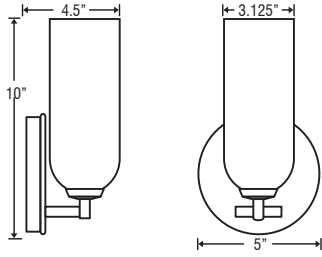

1SX Silo

DAMP INTERIOR

1SX Karli

DAMP INTERIOR

- Handcrafted glasses
- Convenient snap-in glassholder
- Wall-mount only
- Install in glass-up orientation only
- Dimmable with std. incandescent dimmer
- Interior use only (Damp Location Listed)
- 3 metal finishes available: Bronze (BR), Chrome (CR) or Satin Nickel (SN)

Glass: 3.125" Dia. x 7.875" H

Lamp: 40W G9 Halogen 120V low pressure lamp (included)

1SX-492580-SN
Amber • Satin Nickel

- Handcrafted glasses
- Convenient snap-in glassholder
- Wall-mount only
- Install in glass-up orientation only
- Dimmable with std. incandescent dimmer
- Interior use only (Damp Location Listed)
- 3 metal finishes available: Bronze (BR), Chrome (CR) or Satin Nickel (SN)

Glass: 4.0" Dia. x 7.5" H

Lamp: 40W G9 Halogen 120V low pressure lamp (included)