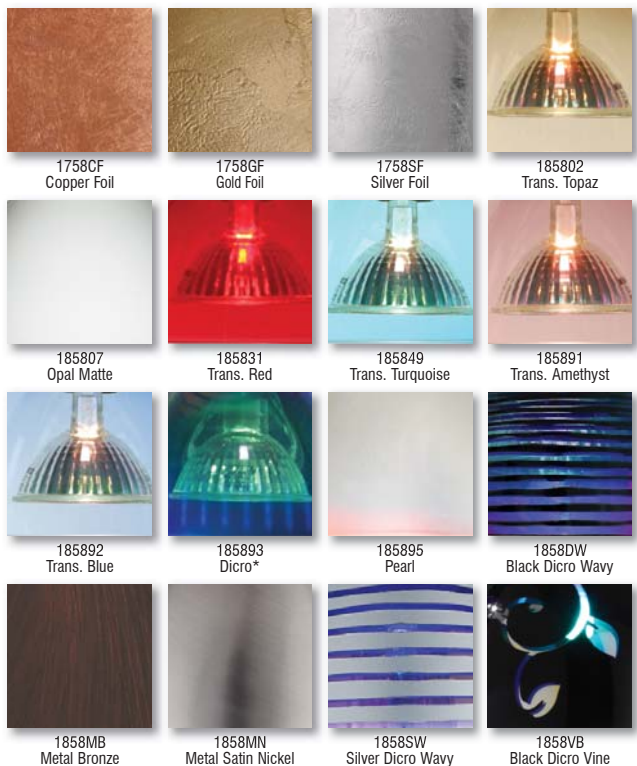

#### 1WW Divi:

Fixture Style	Shade	Metal Finish
1WU Swing-arm	1758CF Copper Foil	BR Bronze
1WW Swing-arm	1758GF Gold Foil	SN Satin Nickel
	1758SF Silver Foil	
	185802 Trans. Topaz	
	185807 Opal Matte	
	185831 Trans. Red	
	185849 Trans. Turquoise	
	185891 Trans. Amethyst	
	185892 Trans. Blue	
	185893 Dicro	
	185895 Pearl	
	1858DW Black Dicro Wavy	
	1858MB Metal Bronze	
	1858MN Metal Satin Nickel	
	1858SW Silver Dicro Wavy	
	1858VB Black Dicro Vine	
	1858VN White Vine	