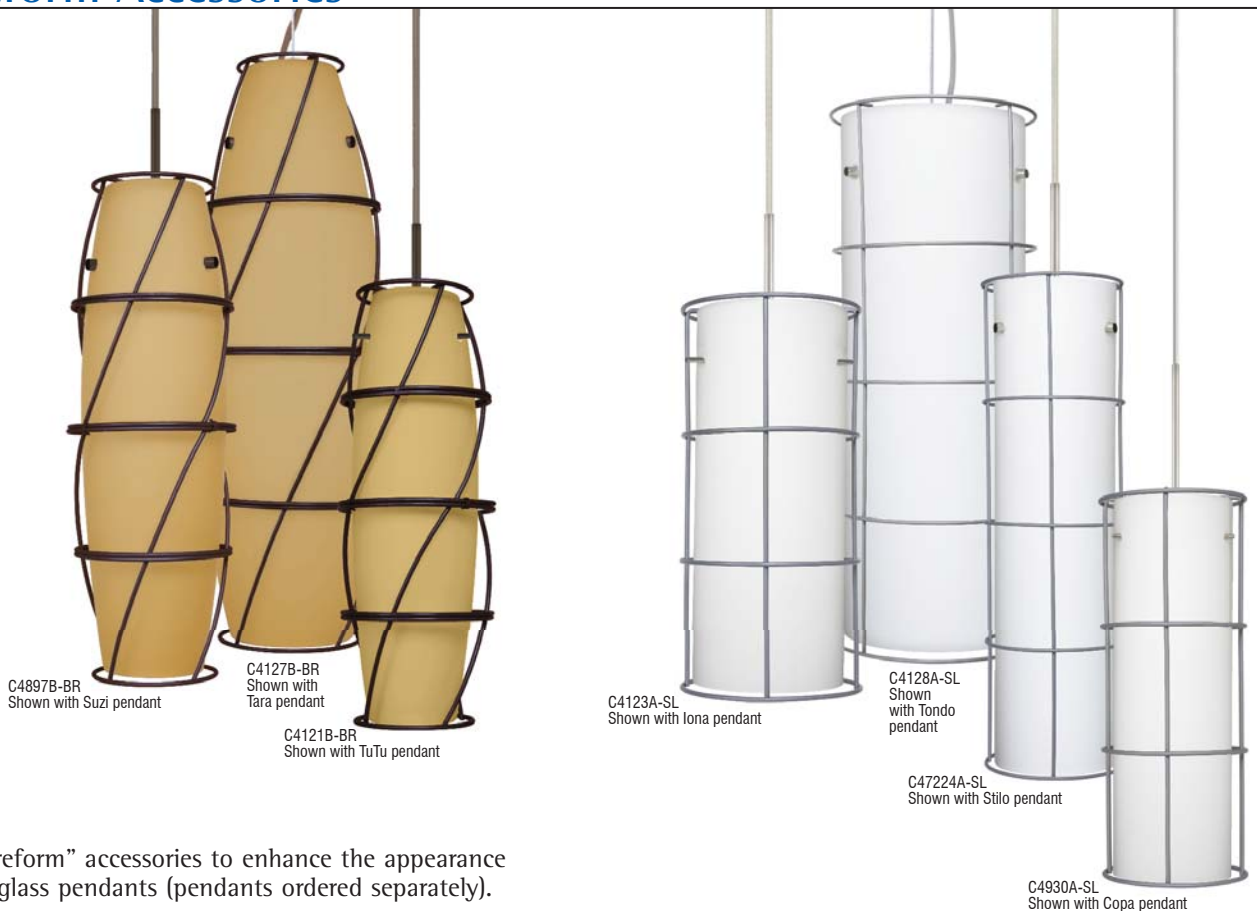

Wireform Accessories

Use "Wireform" accessories to enhance the appearance of Besa glass pendants (pendants ordered separately).

TuTu Wireform: B Series/Q Series* TuTu

Item Number	Style	A	B
C4121A-BR	A (straight) Bronze		
C4121A-SL	A (straight) Silver		
C4121B-BR	B (curved) Bronze		
C4121B-SL	B (curved) Silver		

NOTE: Pendant ordered separately

Suzi Wireform: J Series* Suzi

Item Number	Style	A	B
C4897A-BR	A (straight) Bronze		
C4897A-SL	A (straight) Silver		
C4897B-BR	B (curved) Bronze		
C4897B-SL	B (curved) Silver		

NOTE: Pendant ordered separately

Tara Wireform: K Series* Tara

Item Number	Style	A	B
C4127A-BR	A (straight) Bronze		
C4127A-SL	A (straight) Silver		
C4127B-BR	B (curved) Bronze		
C4127B-SL	B (curved) Silver		

NOTE: Pendant ordered separately

Copa Wireform: X Series 12V* Copa

Item Number	Style	A	B
C4930A-BR	A (straight) Bronze		
C4930A-SL	A (straight) Silver		
C4930B-BR	B (curved) Bronze		
C4930B-SL	B (curved) Silver		

NOTE: Pendant ordered separately

Iona Wireform: B Series/Q Series* Iona

Item Number	Style	A	B
C4123A-BR	A (straight) Bronze		
C4123A-SL	A (straight) Silver		
C4123B-BR	B (curved) Bronze		
C4123B-SL	B (curved) Silver		

NOTE: Pendant ordered separately

Stilo Wireform: J Series* Stilo

Item Number	Style	A	B
C7224A-BR	A (straight) Bronze		
C7224A-SL	A (straight) Silver		
C7224B-BR	B (curved) Bronze		
C7224B-SL	B (curved) Silver		

NOTE: Pendant ordered separately

Tondo Wireform: K Series* Tondo

Item Number	Style	A	B
C4128A-BR	A (straight) Bronze		
C4128A-SL	A (straight) Silver		
C4128B-BR	B (curved) Bronze		
C4128B-SL	B (curved) Silver		

NOTE: Pendant ordered separately