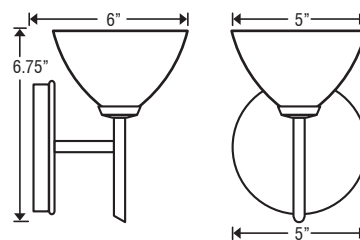

Glass: 5.0" Dia. x 2.875" H

Lamp: 40W G9 Halogen 120V low pressure lamp (included)

1SW-574393-SN  
Dicro Ribbed • Satin Nickel

1	S	W	-								-		
Fixture Style			Shade								Metal Finish		
1SW	Mini sconce		165225	Frost Ribbed	BR	Bronze							
			174307	White		CR	Chrome						
			174309	Kandi		SN	Satin Nickel						
			174317	Pina									
			174331	Red									
			174337	Green									
			174352	Marble									
			174378	White Crackle									
			174383	Mocha									
			174387	Blue									
			1743CH	Cherry									
			1743OK	Oak									
			1743SL	Solare									
			1743TN	Titan									
			184313	Opal-Gold									
			184344	Bluegrass									
184369	Opal-Cut												
184380	Amber												
184395	Pearl												
574393	Dicro Ribbed												