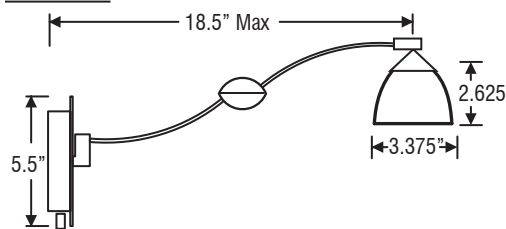

1WU & 1WW Divi

New Decors!

- Handcrafted glasses
- 60W Class 2 electronic transformer
- Integrated full-range rotary dimmer
- Interior use only (Damp Location Listed)
- 2 metal finishes available:
  Bronze (BR) or Satin Nickel (SN)

Glass: 3.375" Dia. x 2.625" H

Lamp: 50W 12V MR16
Shielded Flood (included)

1WU:

- Arm rotates 155° and pivots at center
- Lamp head rotates & pivots

1WW:

- Arm rotates 130° and raises/lowers
- Lamp head pivots

OPTIONS:

CORD/PLUG KIT

When no junction box is available, the T120 kit allows any 1WU to become a fully UL Listed "fixed portable." Includes an 18" wire guide/cover and 6' of cord.

T120-SN Satin Nickel
T120-BR Bronze

1WU Divi:

1WW Divi:

Fixture Style	Shade	Metal Finish
1WU Swing-arm	1758CF Copper Foil	BR Bronze
1WW Swing-arm	1758GF Gold Foil	SN Satin Nickel
	1758SF Silver Foil	
	185802 Trans. Topaz	
	185807 Opal Matte	
	185831 Trans. Red	
	185849 Trans. Turquoise	
	185891 Trans. Amethyst	
	185892 Trans. Blue	
	185893 Dicro	
	185895 Pearl	
	1858DW Black Dicro Wavy	
	1858MB Metal Bronze	
	1858MN Metal Satin Nickel	
	1858SW Silver Dicro Wavy	
	1858VB Black Dicro Vine	
	1858VN White Vine	

1858VN
White Vine

*Dicro glass is shown lit.
Appears mirror-like when unlit.

METAL FINISHES: