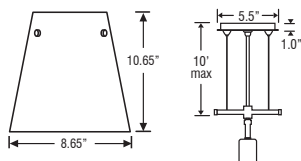

AMELIA 9:

Glass: 8.65" Dia. x 10.65" H
Lamp: 1x 100W A19

1 | K | G

Canopy Style	Shade	Metal Finish
1KG 1x 100W 120V	4286BD Black Damask	BR Bronze
	4286CS Cosmic	SN Satin Nickel
	4286WD White Damask