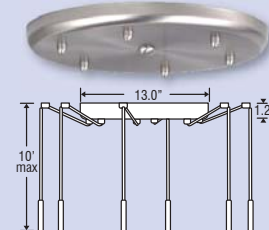

6 LIGHT ROUND: 6JC

- 6x stemhooks included