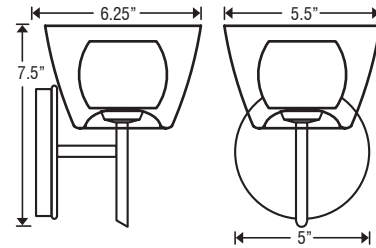

1SW Lexi

- Handcrafted glasses
- Wall-mount only
- Dimmable with std. incandescent dimmer
- Interior use only (Damp Location Listed)
- 3 metal finishes available: Bronze (BR), Chrome (CR) or Satin Nickel (SN)

Glass: 5.5" Dia. x 3.625" H

Lamp: 40W G9 Halogen 120V low pressure lamp (included)

1 S W - - - - -

Fixture Style	Shade	Metal Finish
1SW Mini sconce	A34407 Amethyst/Opal	BR Bronze
	B34407 Blue/Opal	CR Chrome
	C34407 Clear/Opal	SN Satin Nickel
	M34407 Transmirror/Opal	
	Q34407 Turquoise/Opal	
	R34407 Red/Opal	
	T34407 Topaz/Opal	

1SW Canto

- Handcrafted glasses
- Wall-mount only
- Dimmable with std. incandescent dimmer
- Interior use only (Damp Location Listed)
- 3 metal finishes available: Bronze (BR), Chrome (CR) or Satin Nickel (SN)

Glass: 4.0" Dia. x 4.125" H

Lamp: 40W G9 Halogen 120V low pressure lamp (included)

1 S W - - - - -

Fixture Style	Shade	Metal Finish
1SW Mini sconce	513107 Opal Matte	BR Bronze
	513154 Zebra	CR Chrome
	5131DN Dune	SN Satin Nickel
	5131VM Vanilla Matte	
	5131VY White Ivy