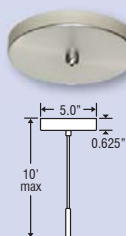

1 LIGHT FLAT: 1JT