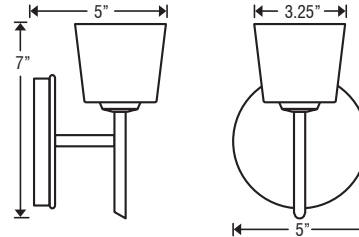

1SW Nico 3 & 4

- Handcrafted glasses
- Wall-mount only
- Dimmable with std. incandescent dimmer
- Interior use only (Damp Location Listed)
- 3 metal finishes available: Bronze (BR), Chrome (CR) or Satin Nickel (SN)

Nico 3 Glass: 3.25" Dia. x 3.0" H

Lamp: 40W G9 Halogen 120V
low pressure lamp (included)

Nico 4 Glass: 3.5" Dia. x 3.75" H

Lamp: 40W G9 Halogen 120V
low pressure lamp (included)

NICO 3:

1	S	W				
Fixture Style	Shade		Metal Finish			
1SW Mini sconce	5145CF	Stone Copper Foil	BR	Bronze		
	5145GF	Stone Gold Foil	CR	Chrome		
	5145OS	Opal Stone	SN	Satin Nickel		
	5145SF	Stone Silver Foil				
	514500	Clear Stone				

NICO 4:

1	S	W				
Fixture Style	Shade		Metal Finish			
1SW Mini sconce	5125CF	Stone Copper Foil	BR	Bronze		
	5125GF	Stone Gold Foil	CR	Chrome		
	5125OS	Opal Stone	SN	Satin Nickel		
	5125SF	Stone Silver Foil				
	512500	Clear Stone