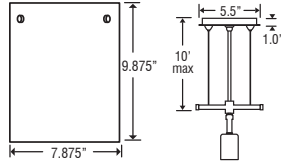

TAMBURO 8:

Glass: 7.875" Dia. x 9.875" H
Lamp: 1x 100W 120V A19