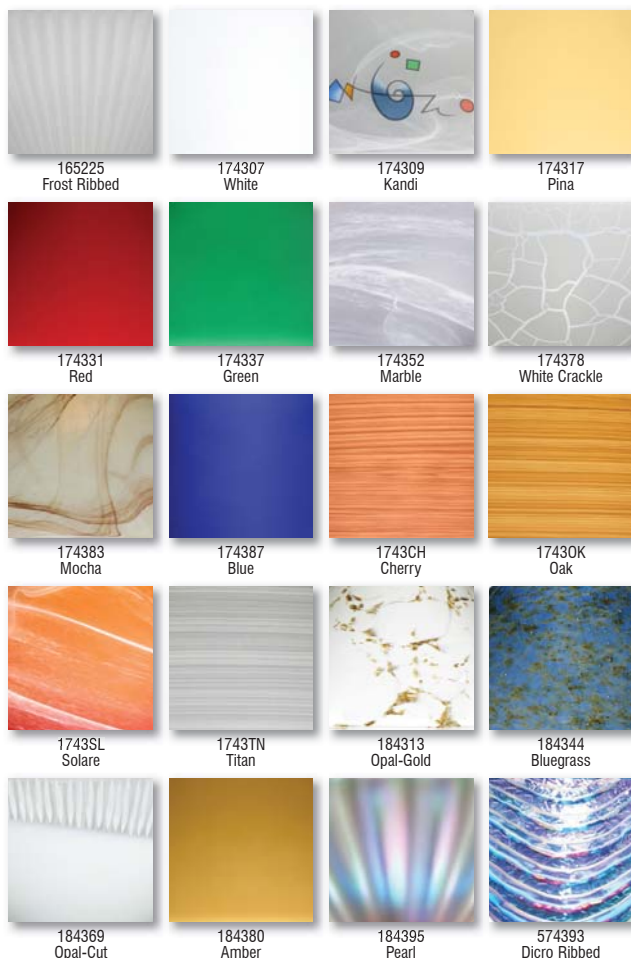

Glass: 5.0" Dia. x 2.875" H

Lamp: 40W G9 Halogen 120V low pressure lamp (included)

1SW-574393-SN  
Dicro Ribbed • Satin Nickel

1	S	W	-								-		
Fixture Style			Shade								Metal Finish		
1SW	Mini sconce		165225	Frost Ribbed	BR	Bronze							
			174307	White		CR	Chrome						
			174309	Kandi		SN	Satin Nickel						
			174317	Pina									
			174331	Red									
			174337	Green									
			174352	Marble									
			174378	White Crackle									
			174383	Mocha									
			174387	Blue									
			1743CH	Cherry									
			1743OK	Oak									
			1743SL	Solare									
			1743TN	Titan									
			184313	Opal-Gold									
			184344	Bluegrass									
184369	Opal-Cut												
184380	Amber												
184395	Pearl												
574393	Dicro Ribbed												

#### METAL FINISHES: