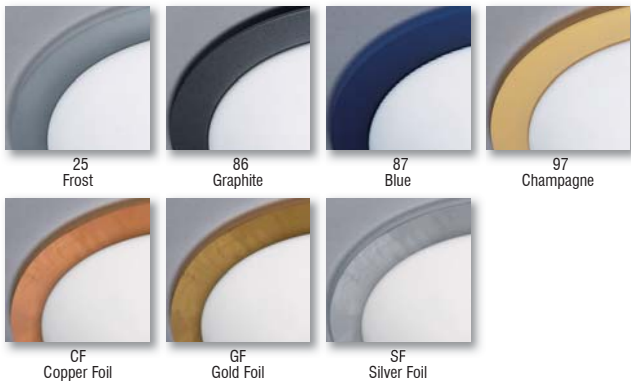

9	7	7	1		C	-	
Fixture Style			Ring Decor			(Lamping Option)	
9771	15.5"	Dia.	25	Frost	(blank)	Incandescent	
			86	Graphite	D2	2x 13W Quad 120V	
			87	Blue	E1	1x 18W Quad 120V	
			97	Champagne	I1	1x 26W TBX 120V	
			CF	Copper Foil	K1	1x 32W TBX 120V	
			GF	Gold Foil	M2	2x 13W Quad 277V	
			SF	Silver Foil	N1	1x 18W Quad 277V	
					R1	1x 26W TBX 277V	
					T1	1x 32W TBX 277V