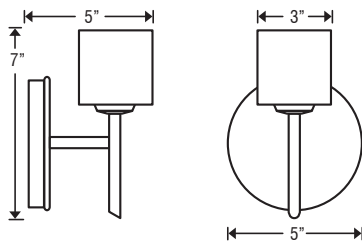

Tamburo 4
1SW-5124GF-SN
Stone Gold Foil • Satin Nickel

TAMBURO 4:

1	S	W				
Fixture Style	Shade		Metal Finish			
1SW Mini sconce	5124CF	Stone Copper Foil	BR	Bronze		
	5124GF	Stone Gold Foil	CR	Chrome		
	5124OS	Opal Stone	SN	Satin Nickel		
	5124SF	Stone Silver Foil				
	512400	Clear Stone