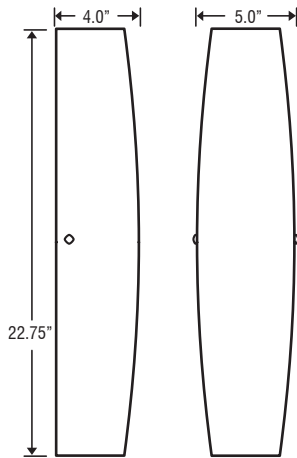

7112:

2x 100W A19 or CFL Options

Fixture/Decor	(Lamping Option)	Metal Finish
711207 Opal Matte	(blank) Incandescent	BK Black
7112VM Vanilla Matte	H2 2x 26W Quad 120V	BR Bronze
	Q2 2x 26W Quad 277V	CR Chrome
	X2 2x 27W GU-24 120V	SN Satin Nickel
		WH White