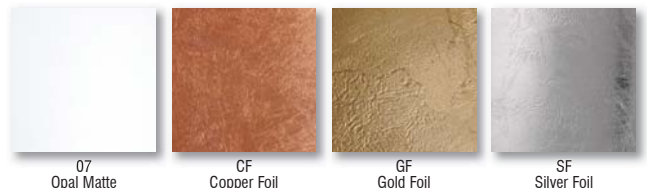

Fixture/Decor	(Lamping Option)	Metal Finish
819207 White Matte	(blank) Incandescent	BK Black
8192CF Copper Foil	E1 1x 18W Quad 120V	BR Bronze
8192GF Gold Foil	N1 1x 18W Quad 277V	CR Chrome
8192SF Silver Foil	W1 1x 18W GU-24 120V	SN Satin Nickel
		WH White

For information on all our other glass decors for Torre 14 sconce, please see our website or our full line catalog.

Fixture/Decor	(Lamping Option)	Metal Finish
819307 White Matte	(blank) Incandescent	BK Black
8193CF Copper Foil	E2 2x 18W Quad 120V	BR Bronze
8193GF Gold Foil	N2 2x 18W Quad 277V	CR Chrome
8193SF Silver Foil	W2 2x 18W GU-24 120V	SN Satin Nickel
		WH White

Fixture/Decor	(Lamping Option)	Metal Finish
819407 White Matte	(blank) Incandescent	BK Black
8194CF Copper Foil	H2 2x 26W Quad 120V	BR Bronze
8194GF Gold Foil	Q2 2x 26W Quad 277V	CR Chrome
8194SF Silver Foil	X2 2x 27W GU-24 120V	SN Satin Nickel
		WH White