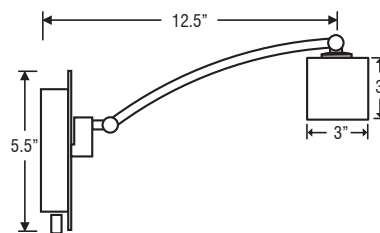

12V Swing Arm

Wall Luminaires

DAMP
INTERIOR

1WW Nico 3 & Tamburo 3

- Handcrafted glasses
- 60W Class 2 electronic transformer
- Arm rotates 130° and raises/lowers
- Lamp head pivots
- Integrated full-range rotary dimmer
- Interior use only (Damp Location Listed)
- 2 metal finishes available:
  Bronze (BR) or Satin Nickel (SN)

Nico 3 Glass: 3.25" Dia. x 3.0" H

Lamp: 50W 12V Bi-Pin GY6.35
low pressure halogen lamp included

Tamburo 3 Glass: 3.0" Dia. x 3.0" H

Lamp: 50W 12V Bi-Pin GY6.35
low pressure halogen lamp included

NICO 3:

1	W	W		
Fixture Style	Shade		Metal Finish	
1WW Swing-arm	5145CF Stone Copper Foil	BR Bronze		
	5145GF Stone Gold Foil	SN Satin Nickel		
	5145OS Opal Stone			
	5145SF Stone Silver Foil			
	514500 Clear Stone			

TAMBURO 3:

1	W	W		
Fixture Style	Shade		Metal Finish	
1WW Swing-arm	5144CF Stone Copper Foil	BR Bronze		
	5144GF Stone Gold Foil	SN Satin Nickel		
	5144OS Opal Stone			
	5144SF Stone Silver Foil			
	514400 Clear Stone			

METAL FINISHES: