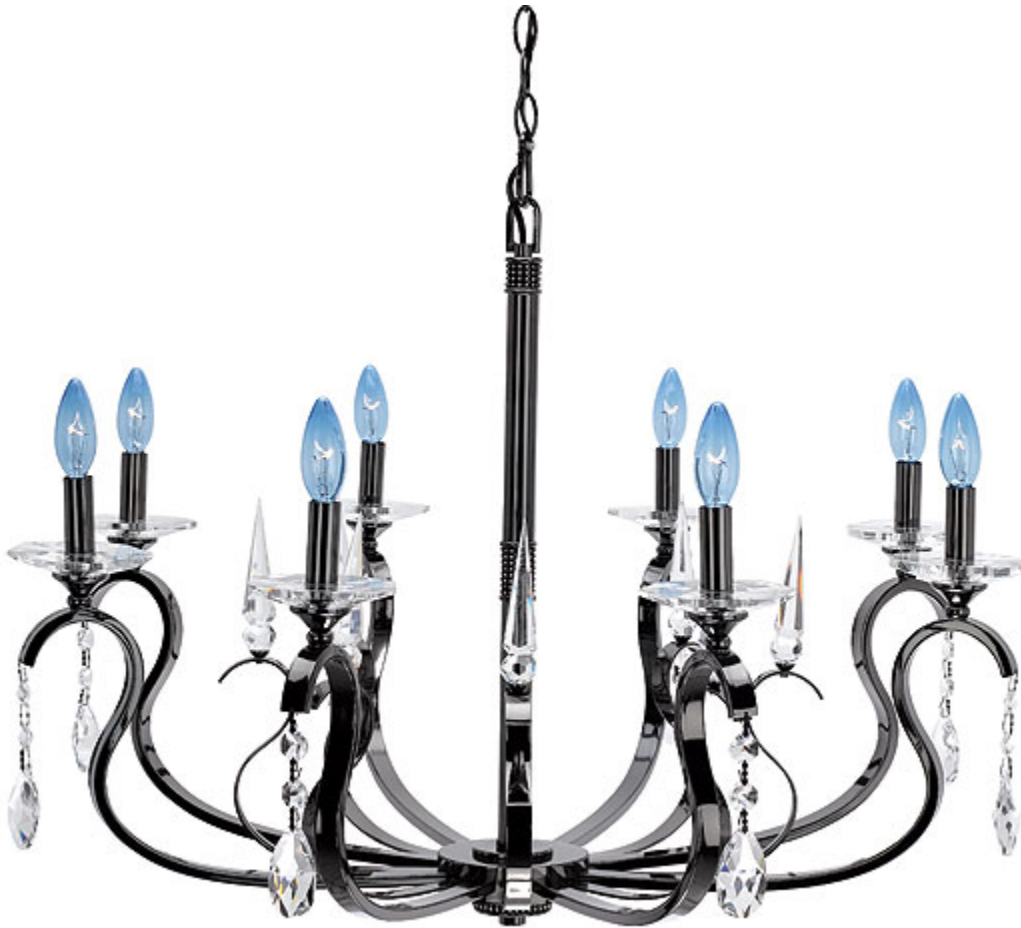

Where Exclusivity
Meets Affordability

23856 Vulcan Crystal Chandelier

8Lt x 60w B10 (E-12 Candelabra Base)

Bulb Type E-12_Type_C

Finish BCHR CH **Glass** CRY

H 18.75 **Dia** 31.5

Included 6ft Chain & 10ft Wire

CUL Dry

1200 Valencia Avenue • Tustin • California • 92780 • Phone 714.247.1270 • Fax 714.247.1351