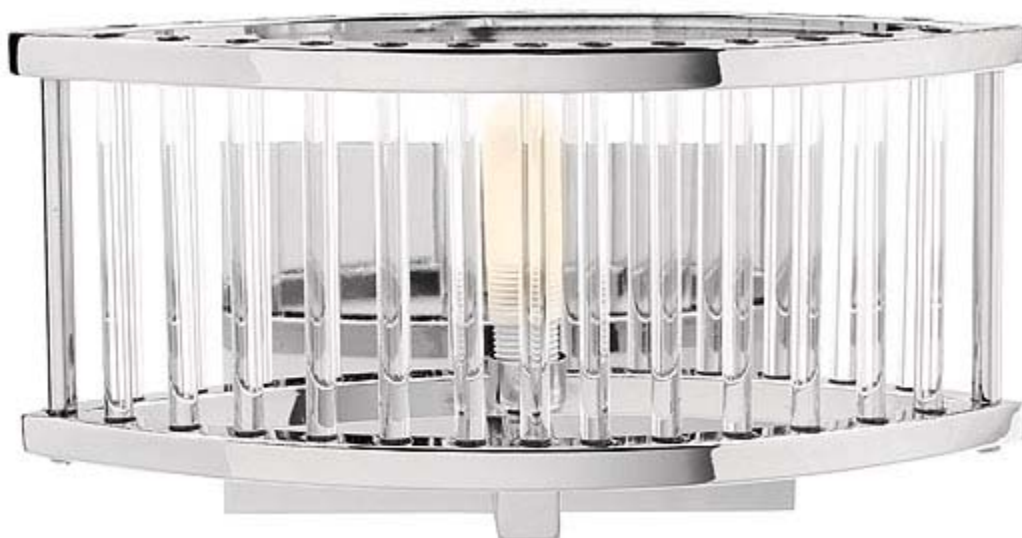

Where Exclusivity
Meets Affordability

23971 Gemini Crystal Vanity-Wall Fixture

1Lt x 75w Halogen 120v JCD (G-9 Base)

Bulb Type G-9_Halopin

Finish CH **Glass** CCL

W 12.5 **H** 7 **Ext** 7

CETL Damp

1200 Valencia Avenue • Tustin • California • 92780 • Phone 714.247.1270 • Fax 714.247.1351