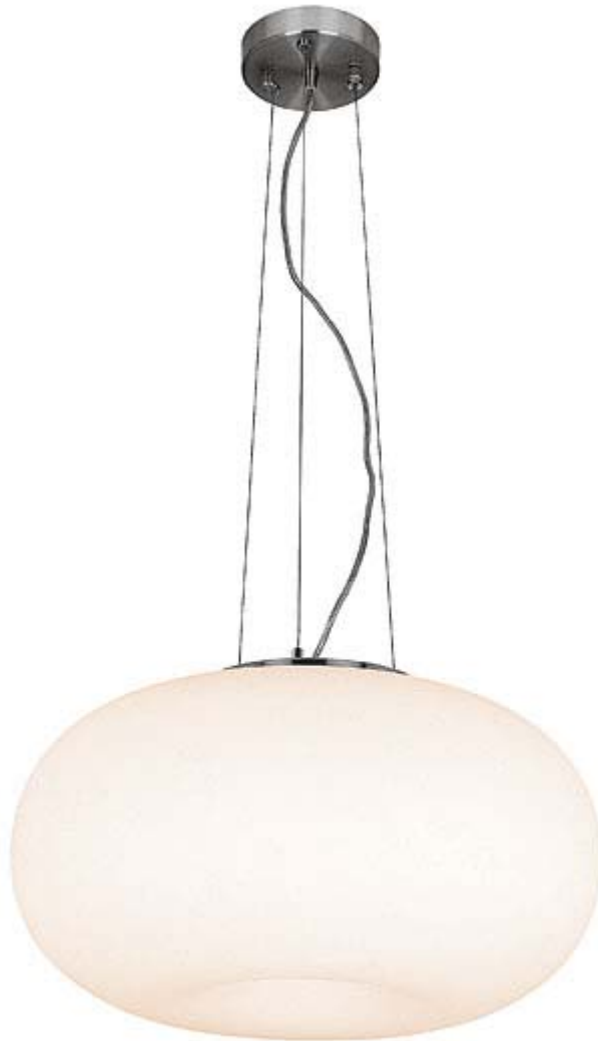

Where Exclusivity
Meets Affordability

50944 Nickel Aircraft Cable Pendant

1Lt x 60w A19 (E-26 Medium Base)

Bulb Type E-26_Type_A19

Finish BS **Glass** OPL

H 10 **Dia** 18

Included 10ft of Cable & Cord

CETL Dry