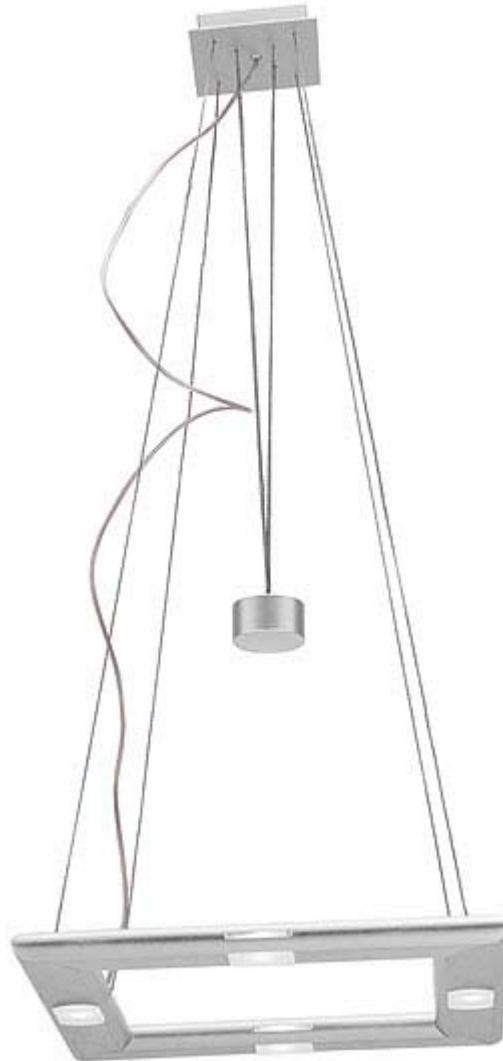

Where Exclusivity  
Meets Affordability

---

**62075** Magna Cable Pendant

4Lt x 40w Halogen 120v JCD (G-9 Base)

---

**Bulb Type** G-9\_Halopin

---

**Finish** ALU    **Glass** OPL

---

**W** 18 x 18    **H** 39 to 60

---

CETL Dry

---

1200 Valencia Avenue • Tustin • California • 92780 • Phone 714.247.1270 • Fax 714.247.1351