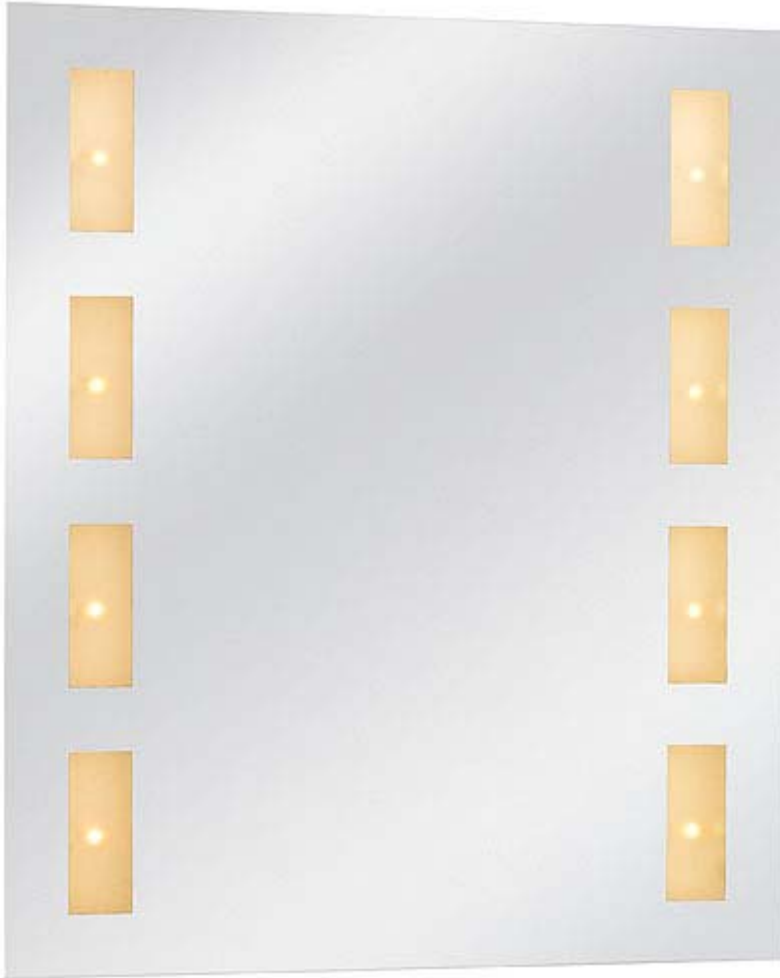

Where Exclusivity
Meets Affordability

64071 Reflections Rectangular illuminated Mirror

8Lt x 10w Halogen 12v JC (G-4 Base)

Bulb Type G-4_Bi-Pin_Halogen_12v

Finish Glass MFR

W 20 **H** 24 **Ext** 1.5

CUL Dry [ADA](#)