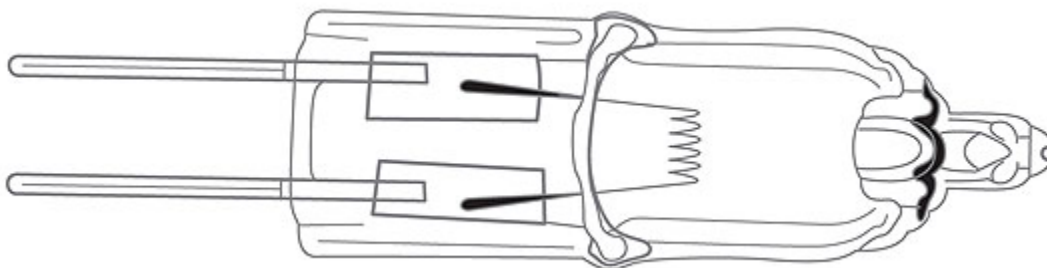

Where Exclusivity
Meets Affordability

JC35W-12V-GY6.35 Halogen Bi-Pin Lamp

12v Low Voltage 6.35mm Pin Space

Finish **Glass CLR**

1200 Valencia Avenue • Tustin • California • 92780 • Phone 714.247.1270 • Fax 714.247.1351