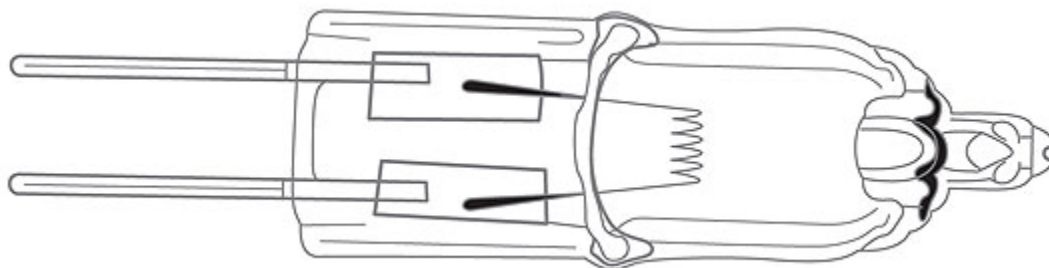

Where Exclusivity  
Meets Affordability

**JC35W-12V-GY6.36** Halogen Bi-Pin Lamp

12v Low Voltage 6.35mm Pin Space

**Finish** Glass CLR

1200 Valencia Avenue • Tustin • California • 92780 • Phone 714.247.1270 • Fax 714.247.1351