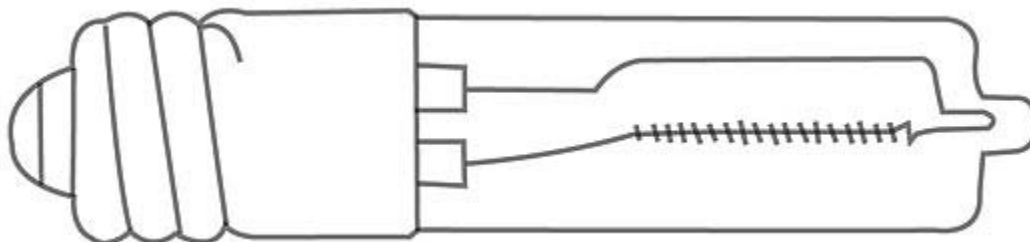

Where Exclusivity  
Meets Affordability

---

**JD60W-E11-120V** Halogen Screw in Lamp

120v Line Voltage E11 Minican Base

---

**Finish**   **Glass CLR**

---

1200 Valencia Avenue • Tustin • California • 92780 • Phone 714.247.1270 • Fax 714.247.1351