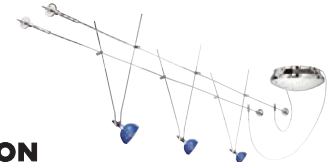

99063 300W Cable 3 Light Kit with TC63 Fixtures

PRODUCT DESCRIPTION

Contains 40' of cable which is sufficient for cable run of up to 20'. 300W 12V Magnetic Surface Mount Transformer. 1 Pair - Turnbuckles, Wall Stops, Power Taps. 2' Secondary Wire. (3) TC63 Direct Mount Cable Fixtures. (3) 50W MR16 Lamps.

ORDERING INFORMATION

Model	Hardware Finish	Example
99063	CHR	99063-CHR
	CHR Chrome	
	STN Satin Nickel