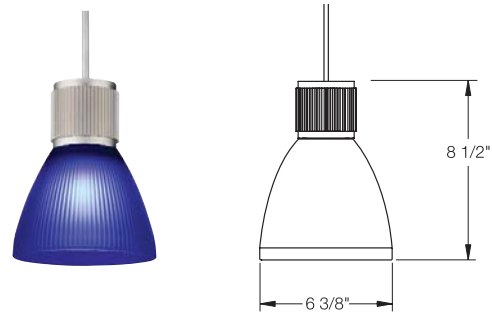

120V, G9 MonoLine or Trac-Master Pendant includes:

- Specified adapter for MonoLine or Trac-Master • MonoLine adapter in finish matching pendant hardware • Shade
- 72" braided cable cordset • 120V, 40W G9 frosted halogen lamp included • Cordset length can be field shortened

120V, G9 MonoPoint Pendant includes:

- MonoPoint Canopy in finish matching pendant hardware
- Shade • 72" braided cable cordset • 120V, 40W G9 frosted halogen lamp included • Cordset length can be field shortened without cutting