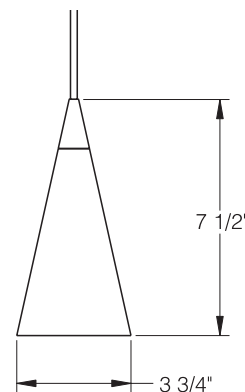

DIMENSIONS

*Alfa recommends the use of Solid State (Electronic) Dimmers with Alfa products with Electronic Transformers. Magnetic Transformers may be dimmed with a quality Incandescent Dimmer.