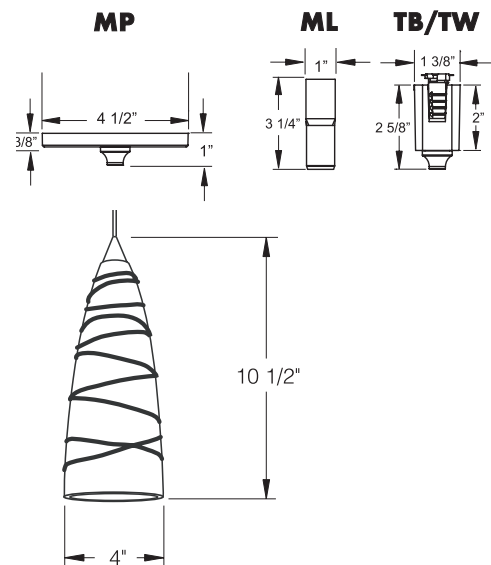

GU24 Self Ballasted CFL MonoLine or Trac-Master Pendant includes:
 • Specified adapter for MonoLine or Trac-Master • MonoLine adapter in finish matching pendant hardware • Shade • 72" braided coaxial cable cordset • Cordset length can be field shortened • GU24 Self Ballasted CFL lamp in specified wattage, 2700K included

PRODUCT SPECIFICATIONS

Electrical

Input Voltage: 120V.

Lamp: 120V, 13W max. GU24 CFL.

Socket: GU24 twist and lock.

Agency Approval

Labels: ETL listed to UL 1598 for use in U.S. • ETL listed to CSA C22.2 No. 250 for use in Canada.

Mounting Specifications

MP: Supplied with 4-1/2" diameter flat MonoPoint canopy. Internal strain relief allows height adjustment of cord without cutting.

ML: Supplied with MonoLine Pendant Adapter for use on a MonoLine Track System

DIMENSIONS

Mark means lamp contains mercury.
 Follow disposal laws.
 See www.lamprecycle.org