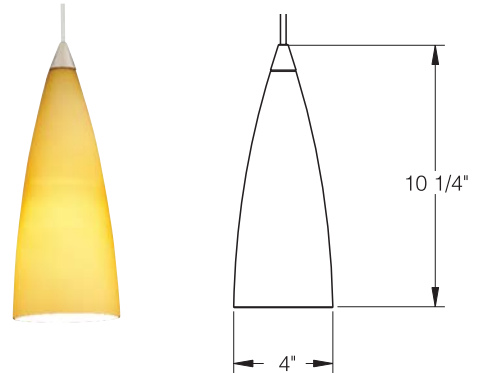

ART GLASS PENDANTS

P45 - TALL DOME

120V, MEDIUM BASE

Project: _____

Fixture Type: _____

Location: _____

Contact/Phone: _____

PRODUCT DESCRIPTION

120V, Medium Base MonoLine or Trac-Master Pendant includes:

- Specified adapter for MonoLine or Trac-Master • MonoLine adapter in finish matching pendant hardware • Shade
- 72" braided cable cordset • Cordset length can be field shortened • Lamp not included

120V, Medium Base MonoPoint Pendant includes:

- MonoPoint Canopy in finish matching pendant hardware
- Shade • 72" braided cable cordset • Cordset length can be field shortened without cutting • Lamp not included