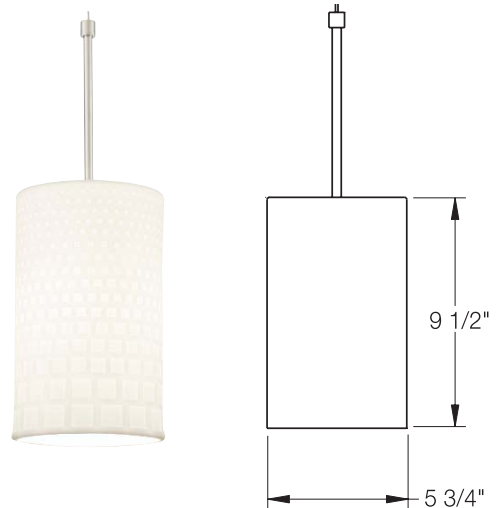

CERAMIC PENDANTS

P56 - WAFFLE

120V, MEDIUM BASE

Project: _____

Fixture Type: _____

Location: _____

Contact/Phone: _____

PRODUCT DESCRIPTION

120V, Medium Base MonoLine or Trac-Master Pendant includes:

- Specified adapter for MonoLine or Trac-Master • MonoLine adapter in finish matching pendant hardware • Shade
- 72" braided cable cordset • Cordset length can be field shortened • Lamp not included

120V, Medium Base MonoPoint Pendant includes:

- MonoPoint Canopy in finish matching pendant hardware
- Shade • 72" braided cable cordset • Cordset length can be field shortened without cutting • Lamp not included

Mounting Specifications

MP: Supplied with 4-1/2" diameter flat MonoPoint canopy. Internal strain relief allows height adjustment of cord without cutting.

ML: Supplied with MonoLine Pendant Adapter for use on a MonoLine Track System