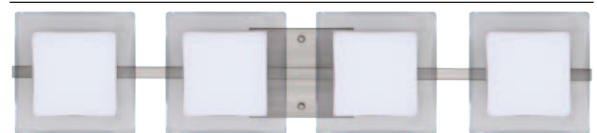

4WS: 30.375" L x 6.3125" H x 3.75" D