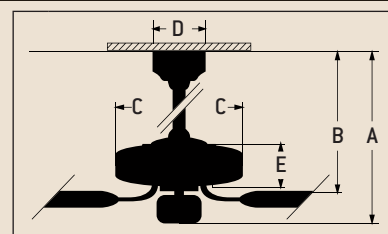

Ceiling Drop Dimensions

A: 2" DR - 13.25"	B: 2" DR - 8.0"
A: 6" DR - 17.25"	B: 6" DR - 12.0"
C: 12.625"	D: 5.125"

E: 3.5"

DR: Downrod

Compare: 49" to 60" ceiling fans have airflow efficiencies ranging from approximately 51 to 176 cubic feet per minute per watt at high speed.

** Due to 2005 EPACT regulations, light kits may be subject to change