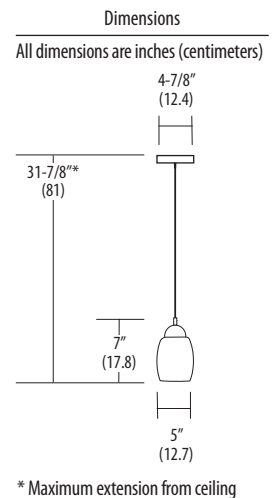

NOTE: Older fixtures may have shipped with pin-based lamps and SU13 ballasts. To identify the correct replacement lamps, look at the sockets.

Tall Sockets

Uses GU24 integrated lamps/ballasts (CF13INLB27 GU24)