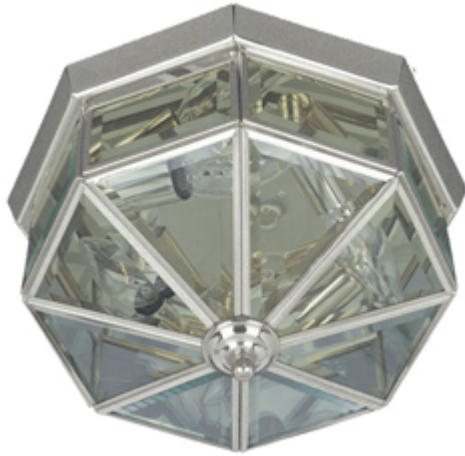

Product Specifications

6504CLCS - 4-Light Flush Mount

Item: 6504CLCS

Collection: Maxim

Finish: Country Stone

Glass: Clear

Fixture Dimensions

Width: 12"	Height: 7"
Length:	Extension:
HCO:	Back Plate: x
Chain: 0"	Wire: 0"

Bulbs

Quantity: 4	Type: CA
Wattage: 25w Max	Included: No

Certifications/Qualifications

Energy Star: No

Other

UPC: 783209650428

Shipping Information

Individual	Weight	Length	Width	Height	Case	Weight	Length	Width	Height
Qty: 1	5 lbs	11"	6"	15"	Qty: 4	20 lbs	22"	12"	15"