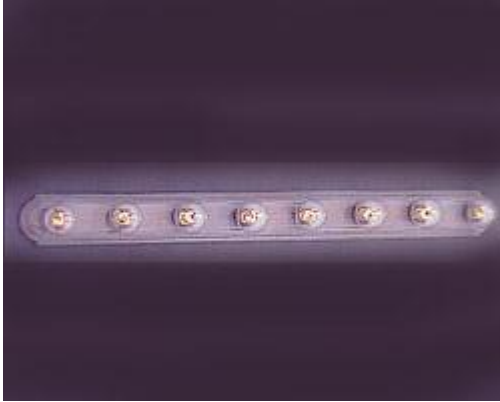

## 7128CS - 8-Light Bath Vanity

Item: 7128CS  
 Collection: Maxim  
 Finish: Country Stone  
 Glass:

### Fixture Dimensions

Width: 48"                      Height: 5"  
 Length:                        Extension: 5"  
 HCO:                            Back Plate: x  
 Chain: 0"                       Wire: 0"