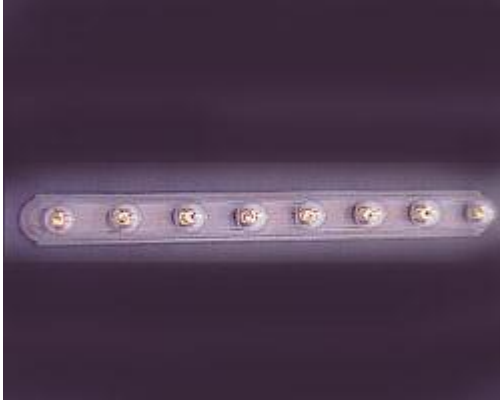

Product Specifications

7128PB - 8-Light Bath Vanity

Item: 7128PB
 Collection: Maxim
 Finish: Polished Brass
 Glass:

Fixture Dimensions

Width: 48" Height: 5"
 Length: Extension: 5"
 HCO: Back Plate: x
 Chain: 0" Wire: 0"

Bulbs

Quantity: 8 Type: MB
 Wattage: 100w Max Included: No

Certifications/Qualifications

Energy Star: No

Other

UPC: 783209712812

Shipping Information

Individual	Weight	Length	Width	Height	Case	Weight	Length	Width	Height
Qty: 1	5 lbs	48"	5"	2"	Qty: 6	35 lbs	48"	11"	8"