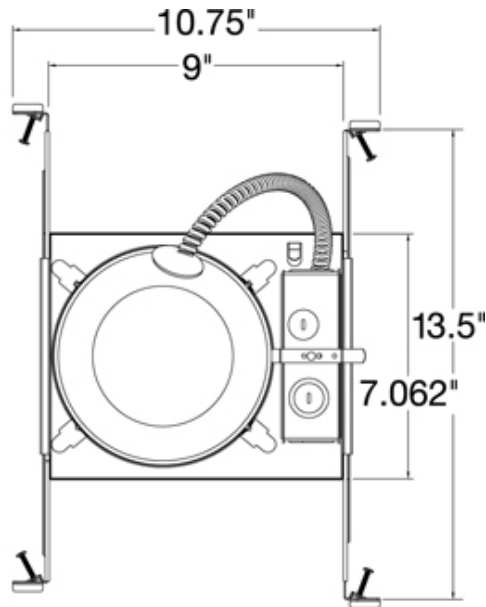

Job Name:

Job Type:

Comments:

Quantity:

11007: New Construction Non-IC Recessed Housing

Specification Images:

Non-IC Light 6" Housing for New Construction

Trims: 11032AT, 11037AT, 11038AT, 11044AT, 11045AT, 11020AT, 11023AT, 11033AT, 11034AT, 11035AT, 1136AT, 11039AT, 1151AT, 1154AT, 11055AT

Bar Hanger: Break-away bar hangers easily extend and will not fall out of plaster flange, providing sturdy installation.

Joist Tab: Tab to locate on bottom of joist.

Notch for T-Bar Ceilings: No clips required. Secure bar hanger to T-Bars with wires or screws.

UPC #:785652110078

Dimensions:

Diameter:	6 3/8"
Length:	13 1/2"
Width:	10 3/4"
Height:	7 13/16"

Features:

- Meets Title 24 energy efficiency standards

Material List:

1 Housing - Steel - Raw Steel

Safety Listing: