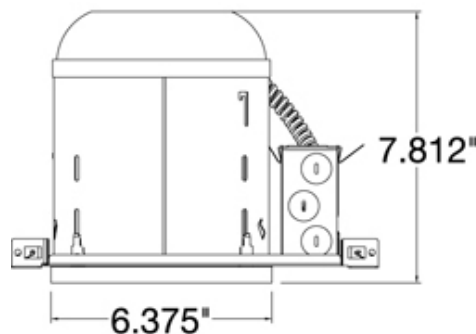

Job Name:

Job Type:

Comments:

Quantity:

11007: New Construction Non-IC Recessed Housing

Specification Images:

Non-IC Light 6" Housing for New Construction

Trims: 11032AT, 11037AT, 11038AT, 11044AT, 11045AT, 11020AT, 11023AT, 11033AT, 11034AT, 11035AT, 1136AT, 11039AT, 1151AT, 1154AT, 11055AT

UPC #:785652110078

Dimensions:

Diameter:	6 3/8"
Length:	13 1/2"
Width:	10 3/4"
Height:	7 13/16"

Features:

- Meets Title 24 energy efficiency standards

Material List:

1 Housing - Steel - Raw Steel

Safety Listing: