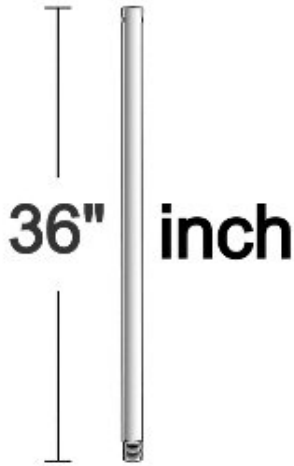

Job Name:

Job Type:

Comments:

Quantity:

**1613-191: Ceiling Fan 36 Inch Downrod**

**Dimensions:**

**Diameter:** 1/2"  
**Length:** 36"

**Mounting Proc.:** N/A

**Material List:**

1 Down Rod - Steel - Roman Bronze

**Safety Listing:**

Not Listed Listed

Downrod in Roman Bronze Finish - 36 inch

Monte Carlo Fixture

**UPC #:**785652116377

**Finish:** Roman Bronze (191)

**Shipping Information:**

Package Type	Product #	Quantity	UPC	Length	Width	Height	Cube	Weight	UPS Ship
Individual	1613-191	1	785652116377	36	0.75	0.75	0.012	1.9	Yes
Master Pack		4	10785652116374	36.5	2	2	0.084	7.85	Yes
NJ Pallet		840		48	40	26	28.889	1512	No
NV Pallet		840		48	40	26	28.889	1512	No