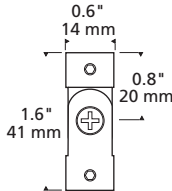

Power Vault Adapter

SPECIAL INSTALLATIONS

Shown approximately 85% actual size.

DESCRIPTION

Installs to the power feed (sold separately) and adjusts to any angle to position Rail parallel to the floor. Use to install a Rail system to a vaulted ceiling.

FINISH

Bronze, Satin Nickel.

WEIGHT

0.04 lb./0.02 kg. ±

tiella_pwr_vault_adptr_spec.pdf

ORDERING INFORMATION

800RLPVLT FINISH _____
Z Bronze
S Satin Nickel

tiella
real light, real simple