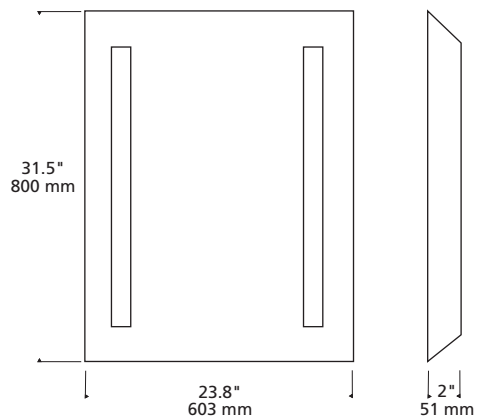

Reflection

Vanity

tiella_reflection_van_spec.pdf

Shown approximately 25% actual size.

DESCRIPTION

Rectangular mirror with imbedded sidelights provides task lighting. ADA compliant.

INSTALLATION

See detailed instructions for Reflection at tiella.com.

COLOR

None

LAMP

Two 120 Volt mini bi-pin base T5 lamps with electronic ballasts up to 24 Watts (included).

ACCESSORIES

None

WEIGHT

16.00 lb./7.2 kg. ±

ORDERING INFORMATION

800VNRFL-CF

tiella
real light, real simple

7400 Linder Avenue T 847.410.4400
Skokie, Illinois 60077 F 847.410.4500
www.tiella.com

800VNRFL-CF
FIXTURE TYPE: _____
JOB NAME: _____