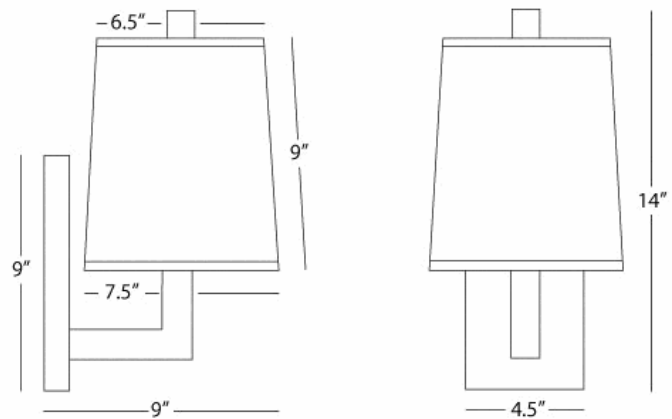

DOUGHNUT

111X

Wall Sconce

1-100W Max.

Bulb Type: A

Switch: 3-Way

Cord Cover / Direct Wire

Deep Patina Bronze Finish over Metal

Square Snowflake Fabric Shade

FINISH OPTIONS:

109X - Antique Brass

110X - Antique Silver

** Available for Quick SHIP **