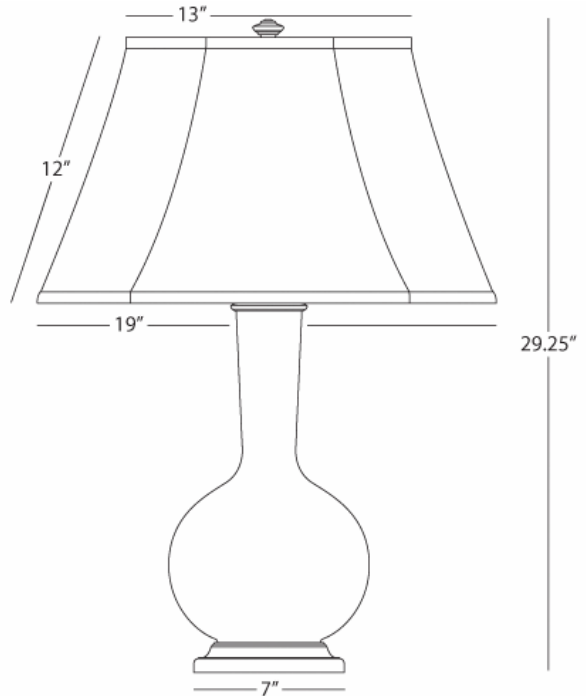

DEVON

1450

Table Lamp

1 - 150W Max.

Bulb Type: A

Switch: 3 - Way

Lily Glazed Ceramic Body

Antique Brass Accents

Warm White Microfiber Empire Shade

COLOR OPTIONS:

1453 - Black

1456 - Canary

1459 - Papaya

1462 - French Blue

1465 - Kiwi

1468 - Plum

** Available for Quick SHIP **