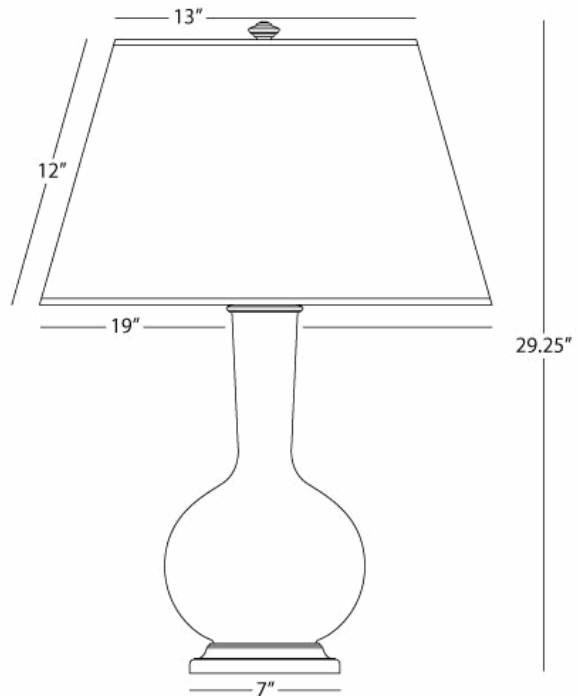

DEVON

1450X

Table Lamp

1 - 150W Max.

Bulb Type: A

Switch: 3 - Way

Lily Glazed Ceramic Body

Antique Brass Accents

Oyster Linen Shade

COLOR OPTIONS:

1453X - Black

1456X - Canary

1459X - Papaya

1462X - French Blue

1465X - Kiwi

1468X - Plum

** Available for Quick SHIP **