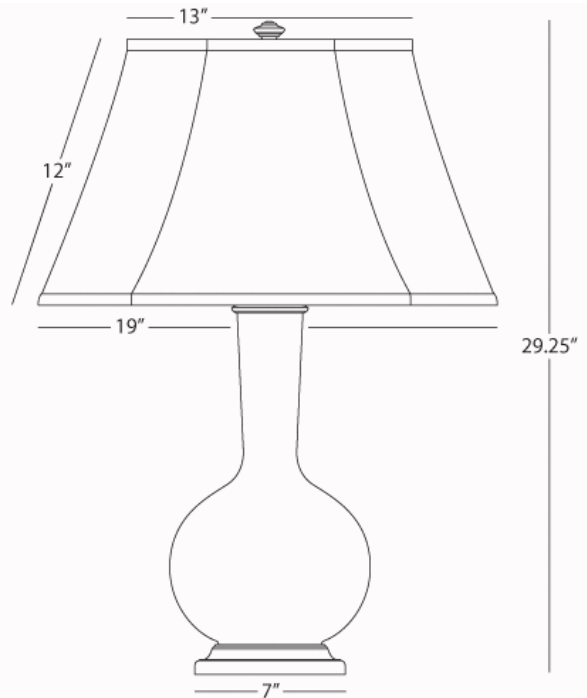

DEVON

1455

Table Lamp

1 - 150W Max.

Bulb Type: A

Switch: 3 - Way

Black Glazed Ceramic Body

Antique Silver Accents

Warm White Microfiber Empire Shade

COLOR OPTIONS:

1452 - Lily

1458 - Canary

1461 - Papaya

1464 - French Blue

1467 - Kiwi

1470 - Plum

** Available for Quick SHIP **