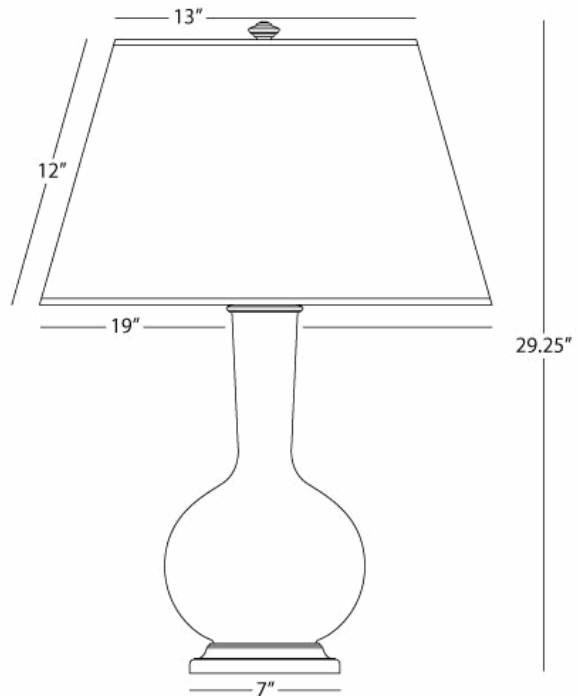

DEVON

1455X

Table Lamp

1 - 150W Max.

Bulb Type: A

Switch: 3 - Way

Black Glazed Ceramic Body

Antique Silver Accents

Oyster Linen Shade

COLOR OPTIONS:

1452X - Lily

1456X - Canary

1459X - Papaya

1462X - French Blue

1465X - Kiwi

1468X - Plum

** Available for Quick SHIP **