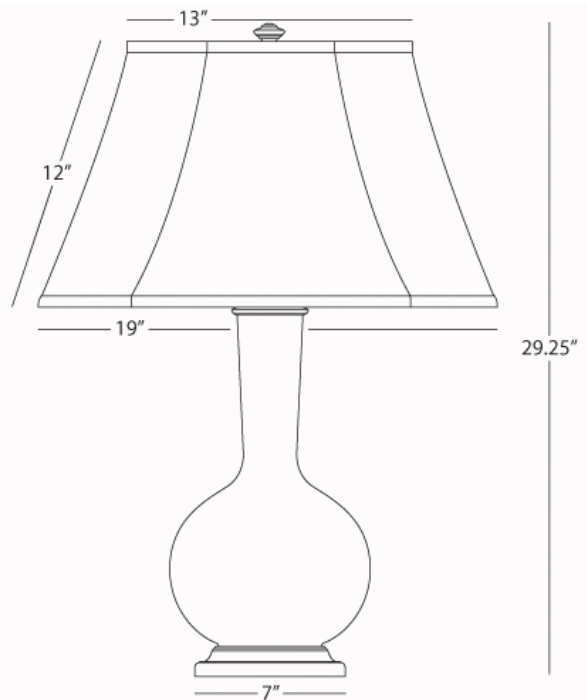

** Available for Quick SHIP **