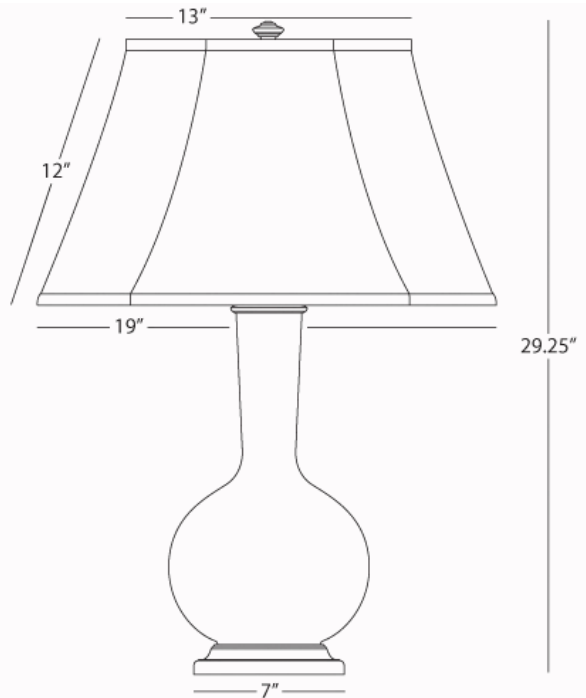

DEVON

1459

Table Lamp

1 - 150W Max.

Bulb Type: A

Switch: 3 - Way

Papaya Glazed Ceramic Body

Antique Brass Accents

Warm White Microfiber Empire Shade

COLOR OPTIONS:

1450 - Lily

1453 - Black

1456 - Canary

1462 - French Blue

1465 - Kiwi

1468 - Plum

** Available for Quick SHIP **