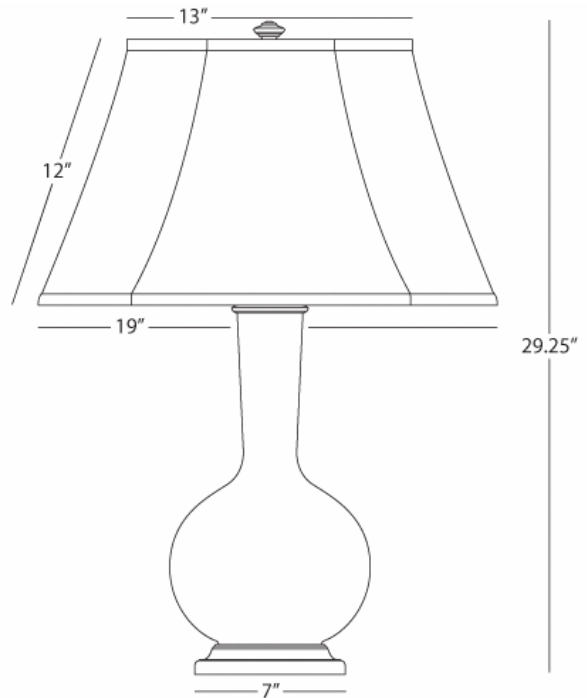

DEVON

1463

Table Lamp

1 - 150W Max.

Bulb Type: A

Switch: 3 - Way

French Blue Glazed Ceramic Body

Deep Patina Bronze Accents

Warm White Microfiber Empire Shade

COLOR OPTIONS:

1451 - Lily

1454 - Black

1457 - Canary

1460 - Papaya

1466 - Kiwi

1469 - Plum

** Available for Quick SHIP **