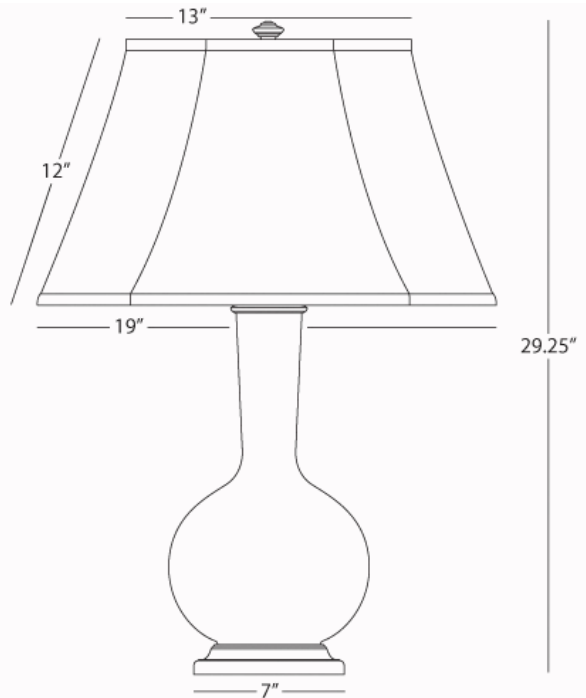

DEVON

1469

Table Lamp

1 - 150W Max.

Bulb Type: A

Switch: 3 - Way

Plum Glazed Ceramic Body

Deep Patina Bronze Accents

Warm White Microfiber Empire Shade

COLOR OPTIONS:

1451 - Lily

1454 - Black

1457 - Canary

1460 - Papaya

1463 - French Blue

1466 - Kiwi

** Available for Quick SHIP **