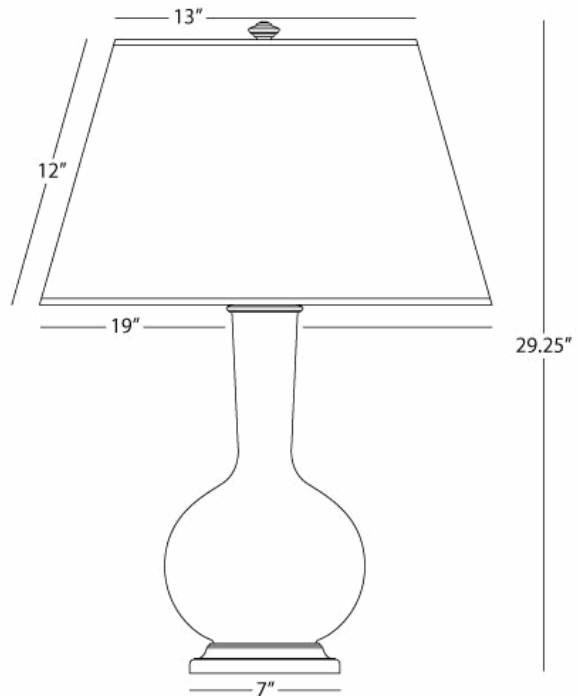

DEVON

1469X

Table Lamp

1 - 150W Max.

Bulb Type: A

Switch: 3 - Way

Plum Glazed Ceramic Body

Deep Patina Bronze Accents

Oyster Linen Shade

COLOR OPTIONS:

1451X - Lily

1454X - Black

1457X - Canary

1460X - Papaya

1463X - French Blue

1466X - Kiwi

** Available for Quick SHIP **