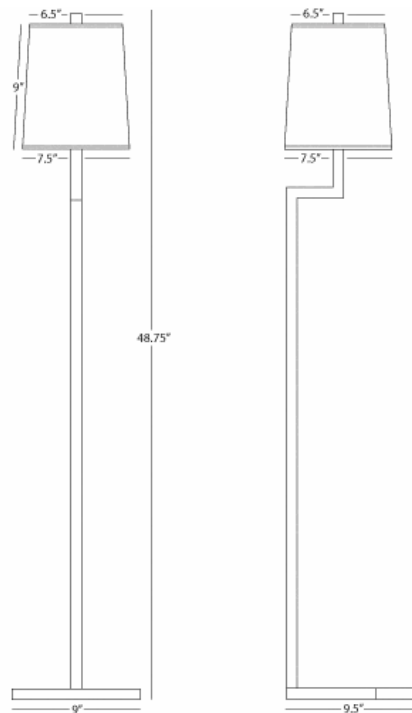

DOUGHNUT

149

Mini "C" Floor Lamp

1-100W Max.

Bulb Type: A

Switch: Full Range Dimmer

Antique Brass Finish over Metal

Square Snowflake Fabric Shade w/ Top Diffuser

FINISH OPTIONS:

Z149 - Deep Patina Bronze

S149 - Antique Silver

** Available for Quick SHIP **