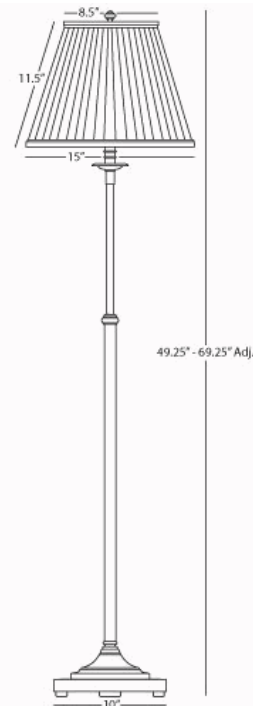

KINETIC

1506

Adjustable Club Floor Lamp

1-150W Max.

Bulb Type: A

Switch: 3-Way

Antique Brass Finish over Metal / Brass

Natural Side Pleat Fabric Shade

FINISH / SHADE OPTIONS:

1506ALT - Antique Brass

Oyster Linen Shade

1506X - Antique Brass

Ascot Bone Fabric Shade

B1506ALT - Brushed Chrome

Oyster Linen Shade

B1506BRC - Brushed Chrome

Pearl White Side Pleat Fabric Shade **Shade**

B1506XXX - Brushed Chrome

Ascot White Fabric Shade

Z1506ALT - Deep Patina Bronze

Oyster Linen Shade

**** Available for Quick SHIP ****