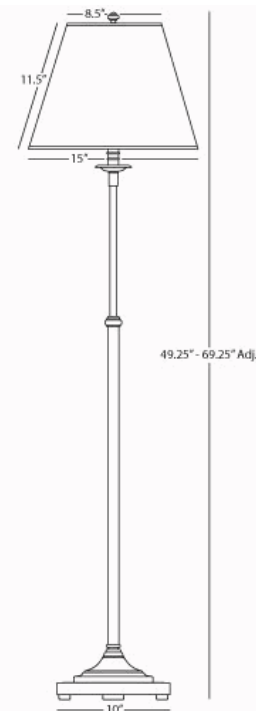

KINETIC

1506X

Adjustable Club Floor Lamp

1-150W Max.

Bulb Type: A

Switch: 3-Way

Antique Brass Finish over Metal / Brass

Ascot Bone Fabric Shade

FINISH / SHADE OPTIONS:

1506 - Antique Brass

Natural Side Pleat Fabric Shade

1506ALT - Antique Brass

Oyster Linen Shade

B1506ALT - Brushed Chrome

Oyster Linen Shade

B1506BRC - Brushed Chrome

Pearl White Side Pleat Fabric Shade

B1506XXX - Brushed Chrome

Ascot White Fabric Shade

Z1506ALT - Deep Patina Bronze

**** Available for Quick SHIP ****