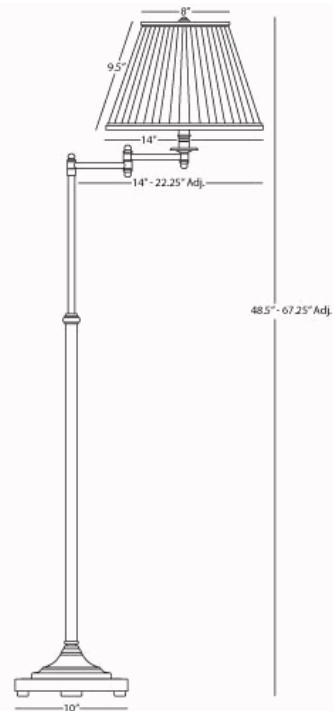

KINETIC

1507

Adjustable Swing Arm Floor Lamp

1-150W Max.

Bulb Type: A

Switch: 3-Way

Antique Brass over Metal / Brass

Natural Side Pleat Fabric Shade

FINISH / SHADE OPTIONS:

1507ALT - Antique brass

Oyster Linen Shade

1507X - Antique Brass

Ascot Bone Fabric Shade

B1507ALT - Brushed Chrome

Oyster Linen Shade

B1507BRC - Brushed Chrome

Pearl White Side Pleat Fabric Shade

B1507XXX - Brushed Chrome

Ascot White Fabric Shade

Z1507ALT - Deep Patina Bronze

Oyster Linen Shade

**** Available for Quick SHIP ****