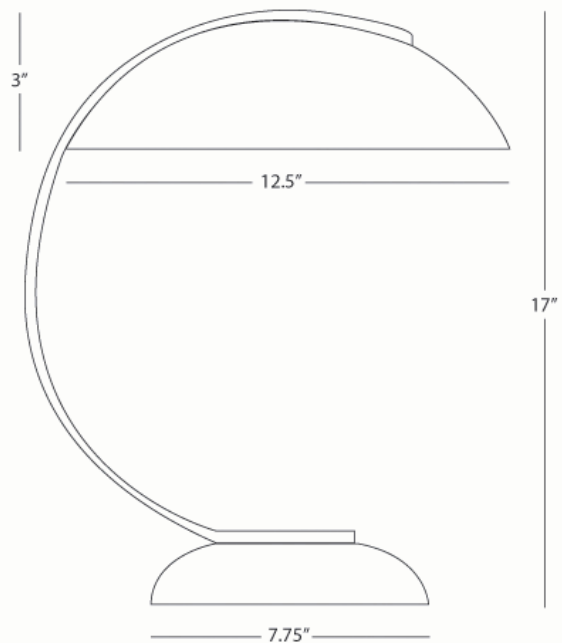

ASTRO

1553

"C" Desk Lamp

1-100W Max.

Bulb Type: A

Switch: Hi-Lo Dimming

Brushed Chrome over Metal

Metal Shade