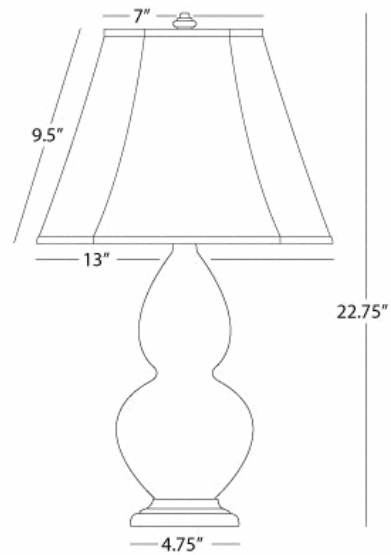

DOUBLE GOURD

1681

Accent Lamp

1-150W Max.

Bulb Type: A

Switch: 3-Way

Chocolate Glazed Ceramic

Antique Natural Brass Finished Accents

Ivory Stretched Fabric Shade

Cord Length / Cord: 8 Ft. Silver

See Page___ for Color / Base / Shade Options

**** Available for Quick SHIP ****