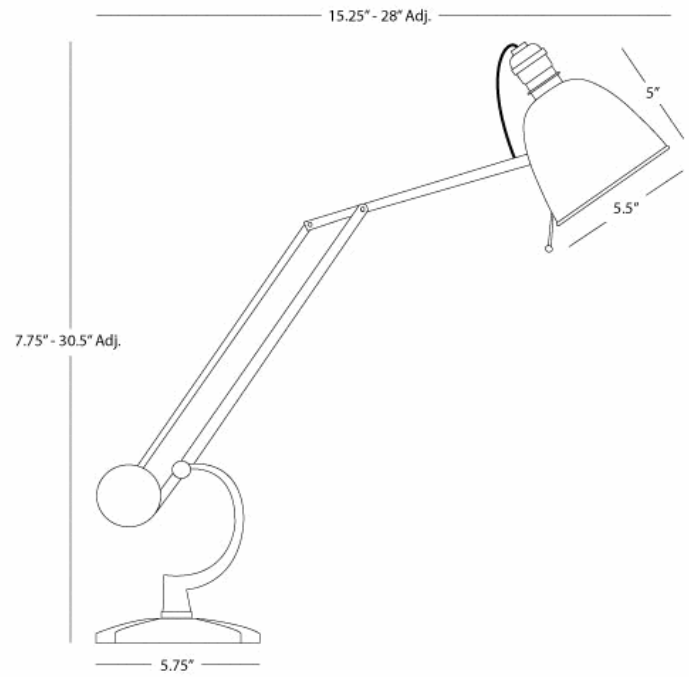

DAVE

172

Desk Lamp

1-60W Max.

Bulb Type: A

Switch: Hi-Lo Dimming

Dark Antique Nickel Finish over Metal

Metal Shade

FINISH OPTIONS:

170 - Polished Nickel

171 - Dark Bronze

** Available for Quick SHIP **