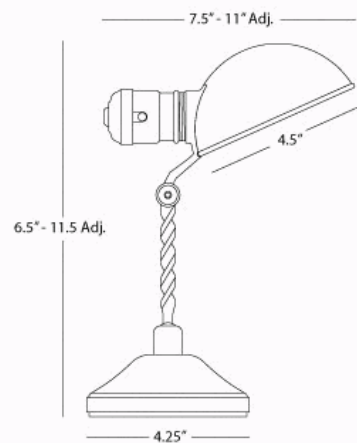

**CRICKET**

173

**Convertible Accent Lamp\***

**1-40W Max.**

**Bulb Type: A Torpedo**

**Switch: On-Off Push Thru Switch**

**Antique Brass Finish over Metal**

**Metal Shade**

**FINISH OPTIONS:**

**D173 - Dark Antique Nickel**

**S173 - Polished Nickel**

**Z173 - Deep Patina Bronze**

**\* This lamp can clip on to a headboard or shelf by removing the loader and engaging the clip inside the base**

CLIP UNDER BASE FOR ATTACHMENT

**\*\* Available for Quick SHIP \*\***