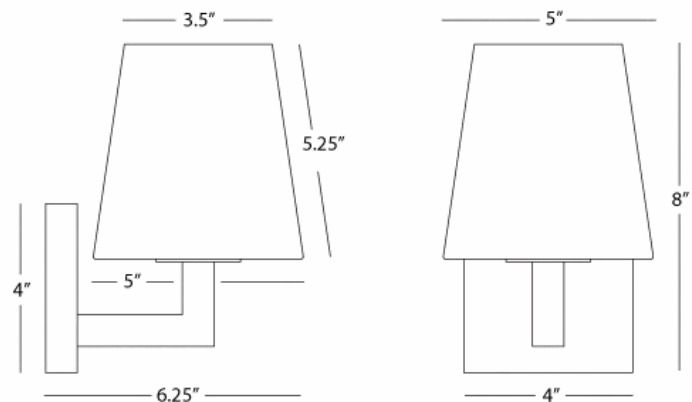

** Available for Quick SHIP **