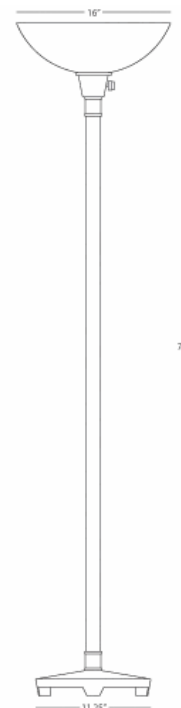

BRUNO

1846

Floor Torchiere

1-150W Max.

Bulb Type: A

Switch: Full Range Dimmer

Deep Patina Bronze w/

Antique Silver Accents

Alabaster Glass Shade

** Available for Quick SHIP **