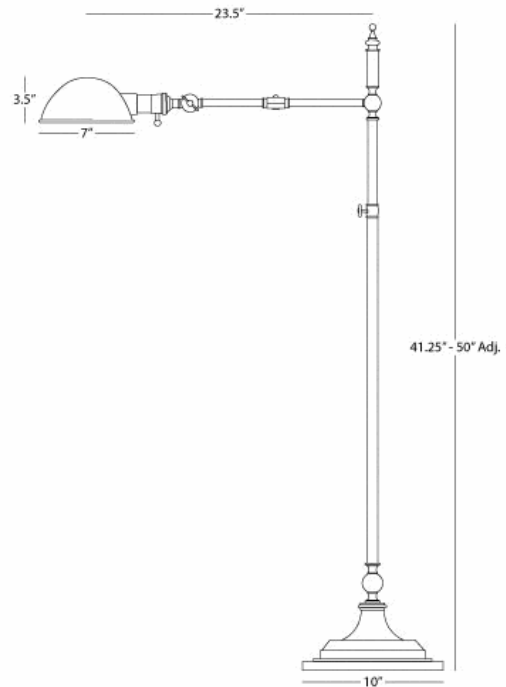

ANT BEE

1873

Swing-Arm Pharmacy Floor Lamp

1-60W Max.

Bulb Type: A

Switch: Hi-Lo Dimming

Antique Brass Finish over Metal / Brass

Metal Shade

Cord Length / Color: 12 Ft. Black

FINISH OPTION:

1863 - Deep Patina Bronze

**** Available for Quick SHIP ****