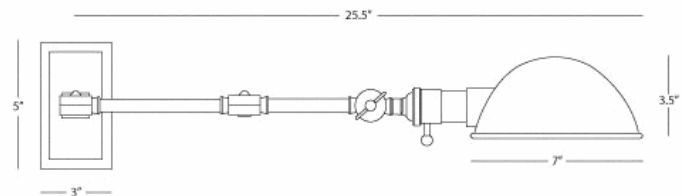

** Available for Quick SHIP **