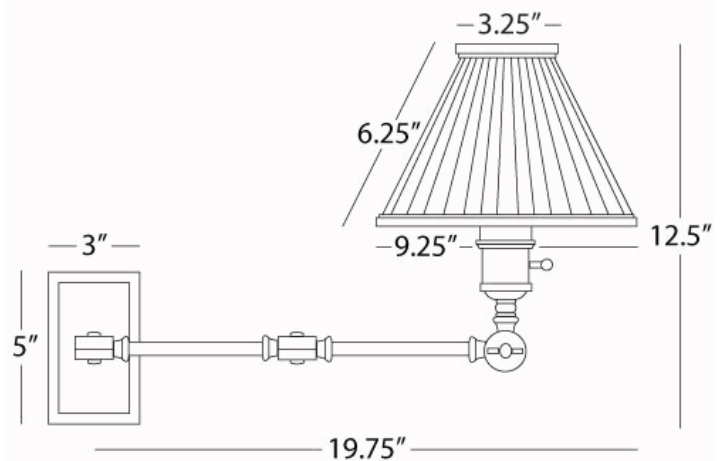

ANT BEE

1881

Wall Swinger

1 - 60W Max.

Bulb Type: A

Switch: Hi - Lo Dimming

24" Cord Cover or Convertible Direct Wire

Deep Patina Bronze Finish over Metal

Oyster Silk Side Pleat Shade

FINISH OPTIONS:

1883 - Antique Brass

1893 - Brushed Nickel

**** Available for Quick SHIP ****