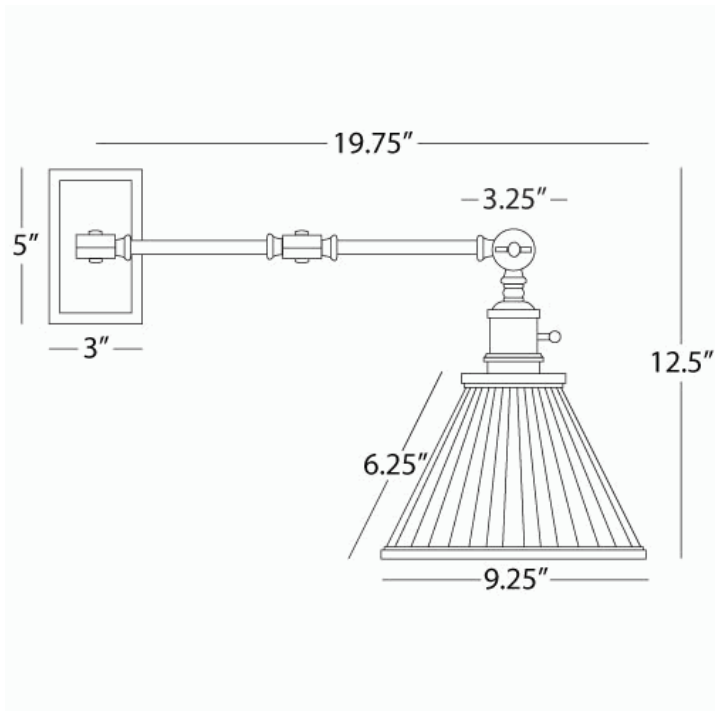

ANT BEE

1882

Downbridge Wall Swinger

1 - 60W Max.

Bulb Type: A

Switch: Hi - Lo Dimming

24" Cord Cover or Convertible Direct Wire

Antique Brass Finish over Metal

Oyster Silk Side Pleat Shade

FINISH OPTIONS:

1880 - Deep Patina Bronze

1892 - Brushed Nickel

**** Available for Quick SHIP ****